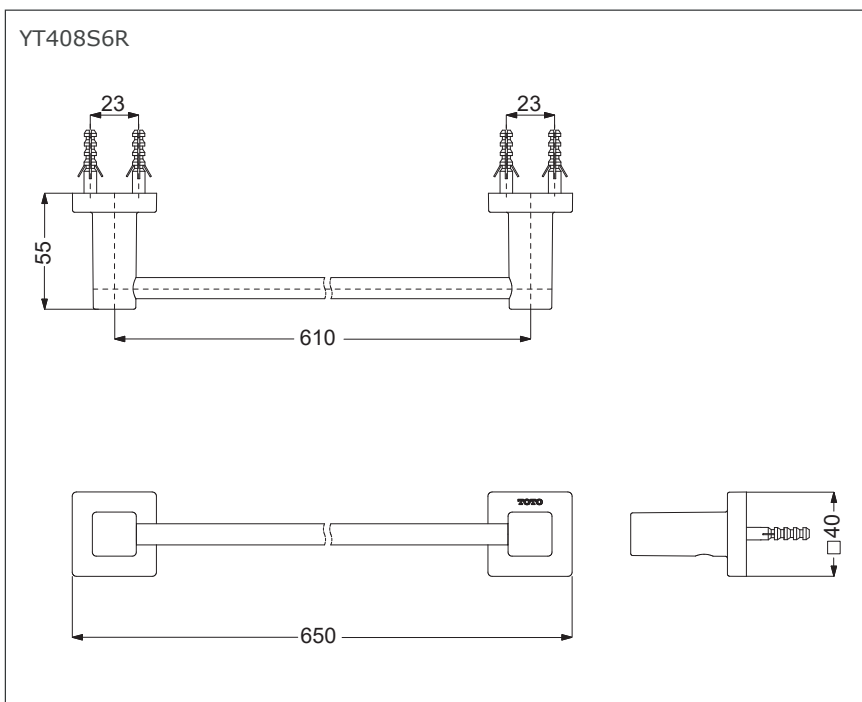

YT408S6R

L Selection Towel Bar

Features

- *Gorgeous and Generous design*
- *Beautiful curves, Noble quality*
- *Easy to use and install*

Specifications

Dimension : 650mm(W)× 55mm(D)× 40mm(H)

Parts Description

- **YT408S6R**
Towel Bar

Please consult a TOTO representative for details