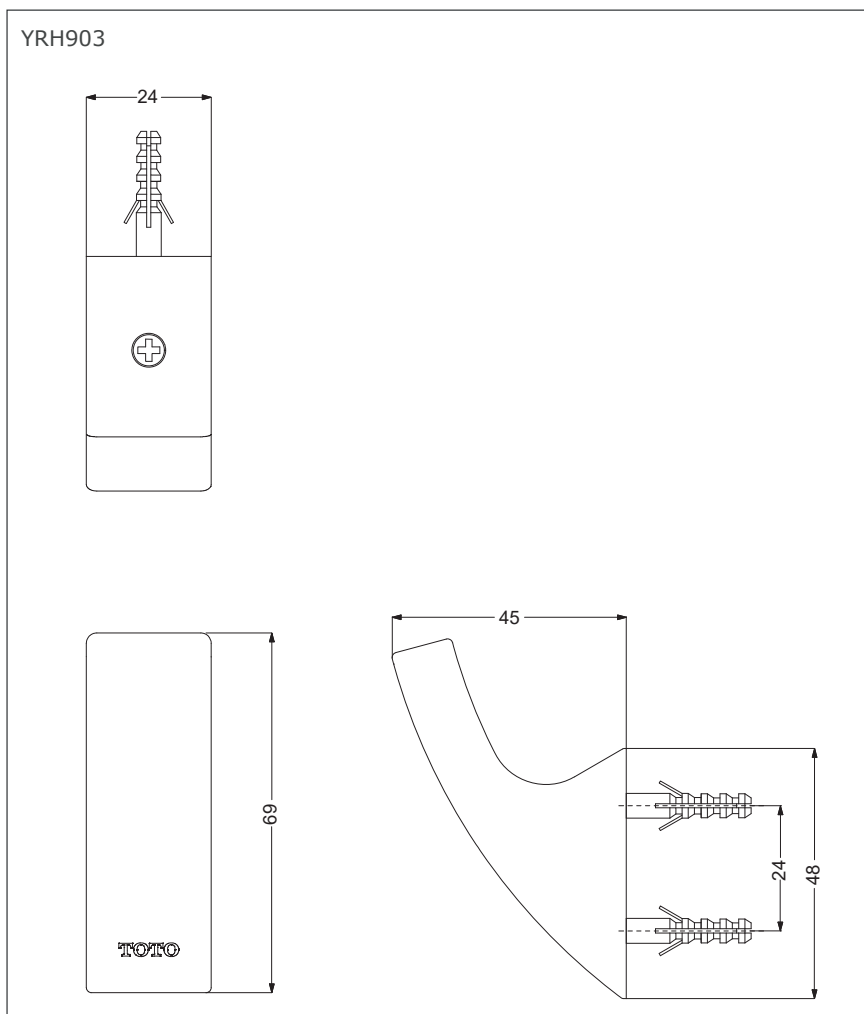

G Selection Robe Hook

Features

- Gorgeous and Generous design
- Beautiful curves, Noble quality
- Easy to use and install

Specifications

Dimension : 24mm(W)× 45mm(D)× 69mm(H)

Parts Description

- **YRH903**
Robe Hook