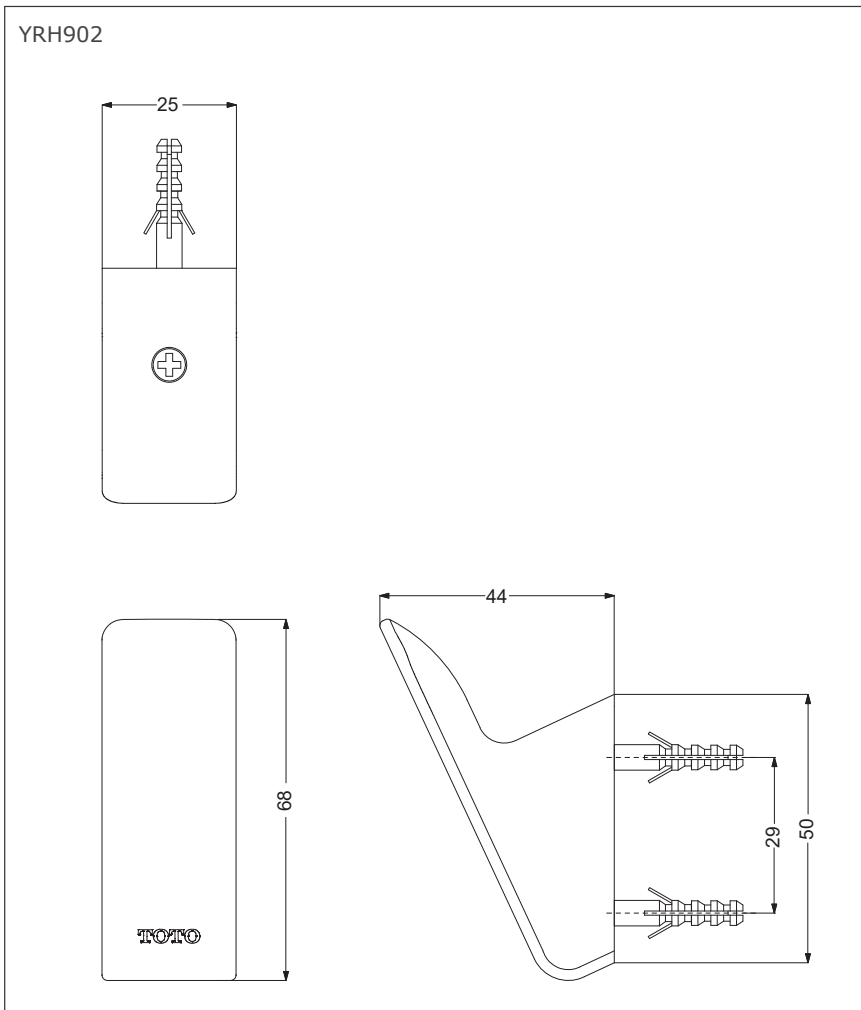

G Selection Robe Hook

Features

- Gorgeous and Generous design
- Beautiful curves, Noble quality
- Easy to use and install

Specifications

Dimension : 25mm(W)× 44mm(D)× 68mm(H)

Parts Description

- **YRH902**
Robe Hook