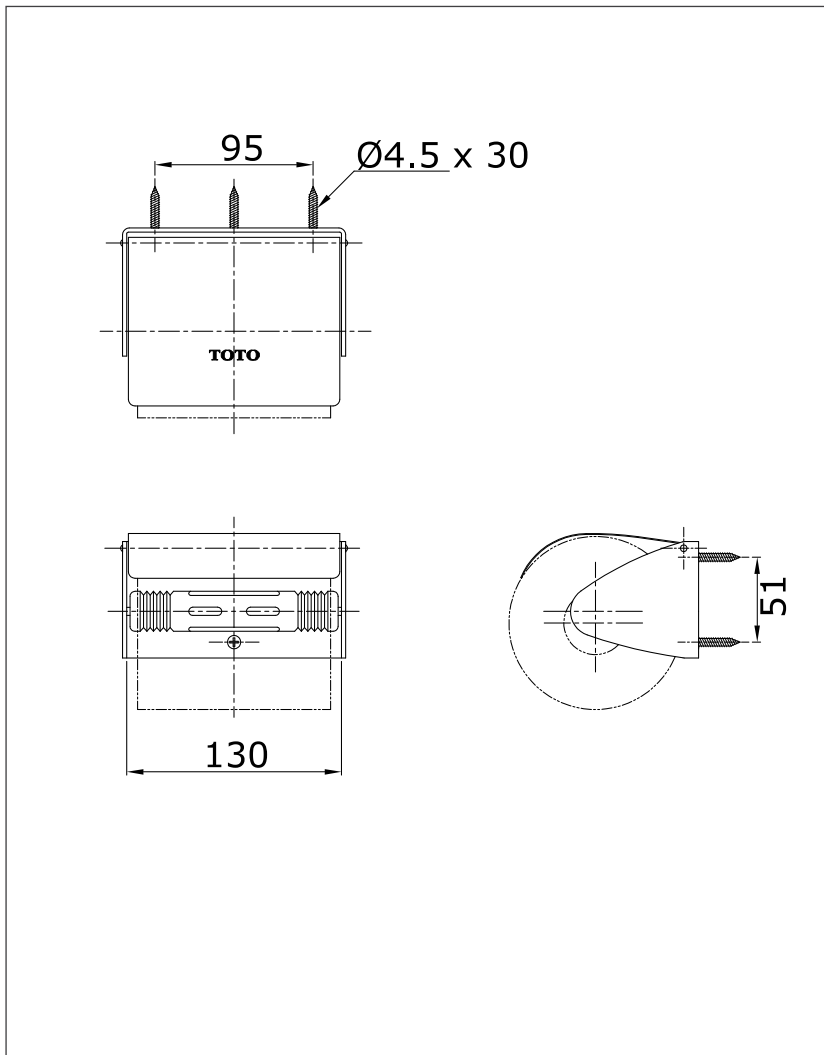

Paper Holder

YH116

Features

- Simple installation, easy to use

Specifications

Material : Stainless Steel

Parts Description

- **YH116**
Paper Holder