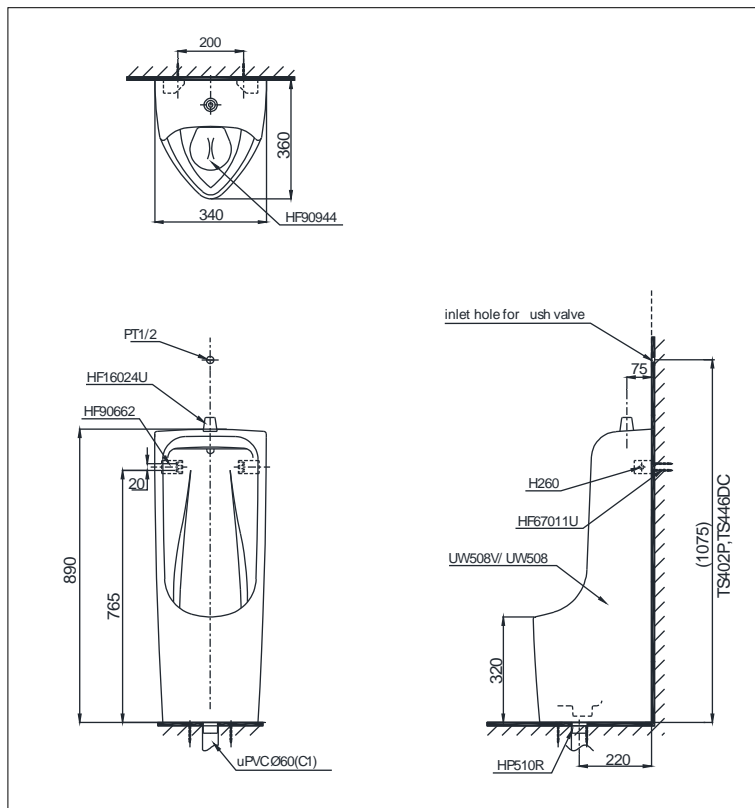

TOTO

URINALS

Floor Mounted Urinal

UW508W/F

Features

- Compact design with privacy shields
- Powerful washdown flushing action
- CEFIONTECT technology: super smooth, ion barrier for a clean urinal

Specifications

Size : 360W x 340D x 890H mm
Water : 0.07MPa ~ 0.75MPa pressure

Parts description

Flush Valve and Fittings not included

● UW508W/F

Floor Mounted Urinal Top Inlet Type

Optional Parts

- HF67011U
Fixed bolts
- H260
Cap