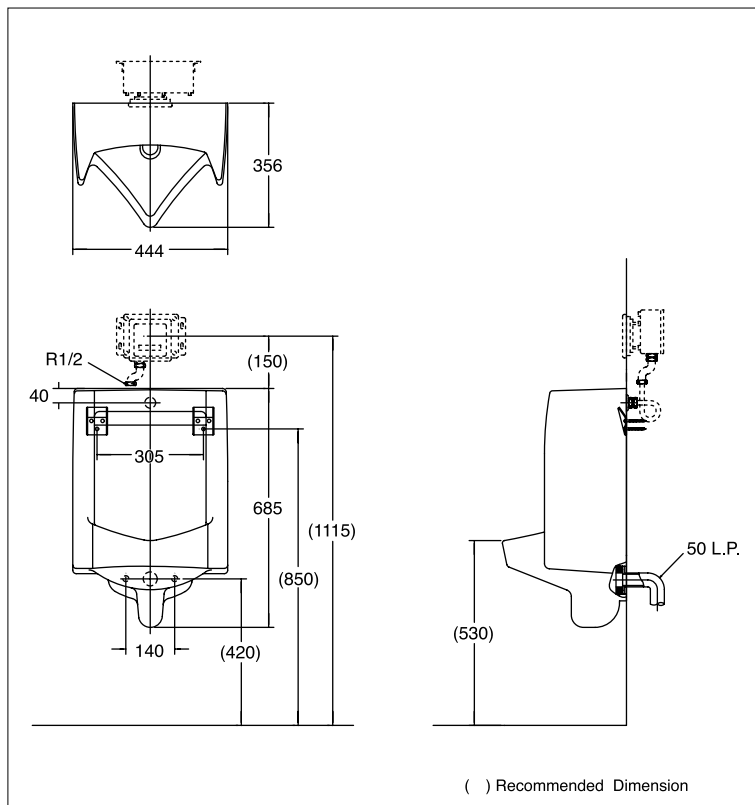

Colors

White

Please consult a TOTO representative for details

TOTO (THAILAND) CO.,LTD
Bangkok Office : G Tower Grand Rama 9,12th Floor, South Wing, 9 Rama IX Road, Huaykwang Sub-district, Huaykwang District, Bangkok. 10310 Thailand
Tel : +(66)2-117-9520(AUTO) Fax : +(66)2-117-9527
th.toto.com

All rights reserved by TOTO company. Specifications and size are subject to change without notice.