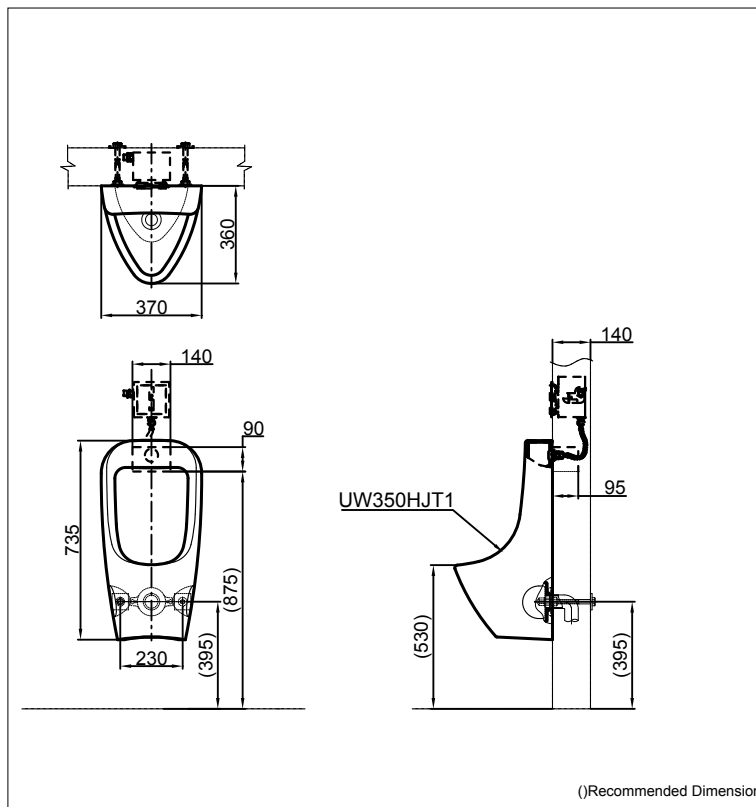

Optional Parts

- T020005
  Flexible Hose
- T62-16V1
  Inlet Spud

Colors

White

Please consult a TOTO representative for details

TOTO (THAILAND) CO.,LTD
Bangkok Office : G Tower Grand Rama 9,12th Floor, South Wing, 9 Rama IX Road, Huaykwang Sub-district, Huaykwang District, Bangkok. 10310 Thailand
Tel : +(66)2-117-9520(AUTO) Fax : +(66)2-117-9527
th.toto.com

All rights reserved by TOTO company. Specifications and size are subject to change without notice.