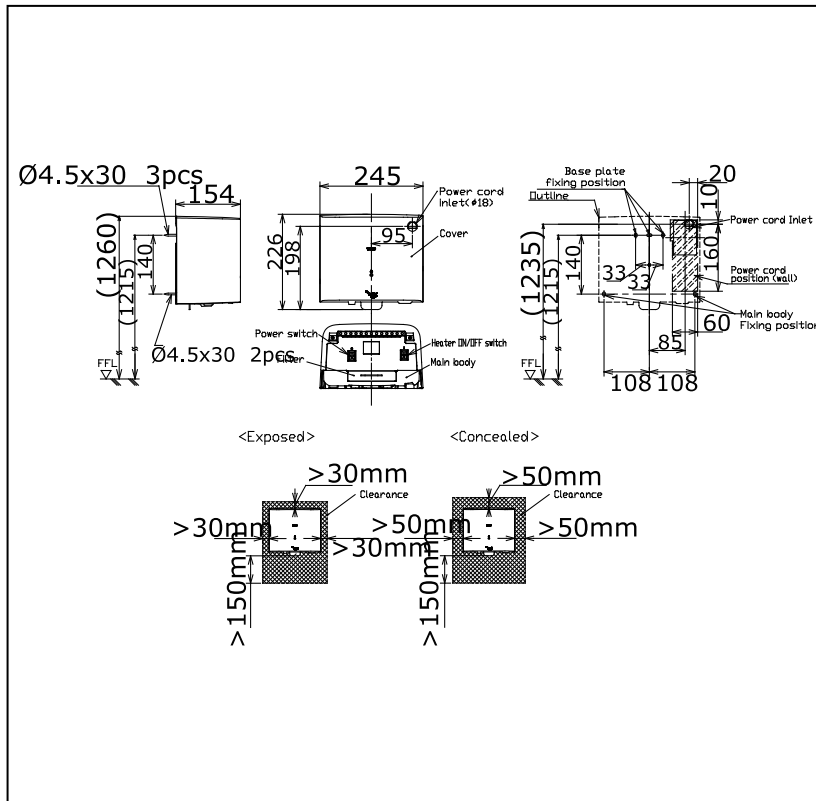

## Specifications

Size	: 245W x 154D x 226H mm
Power Consumption	: Heater On : 620~690W Heater Off : 375~440W
Power Supply	: AC220 ~ 240V
Material	: Plastic (PP)

## Drawing: