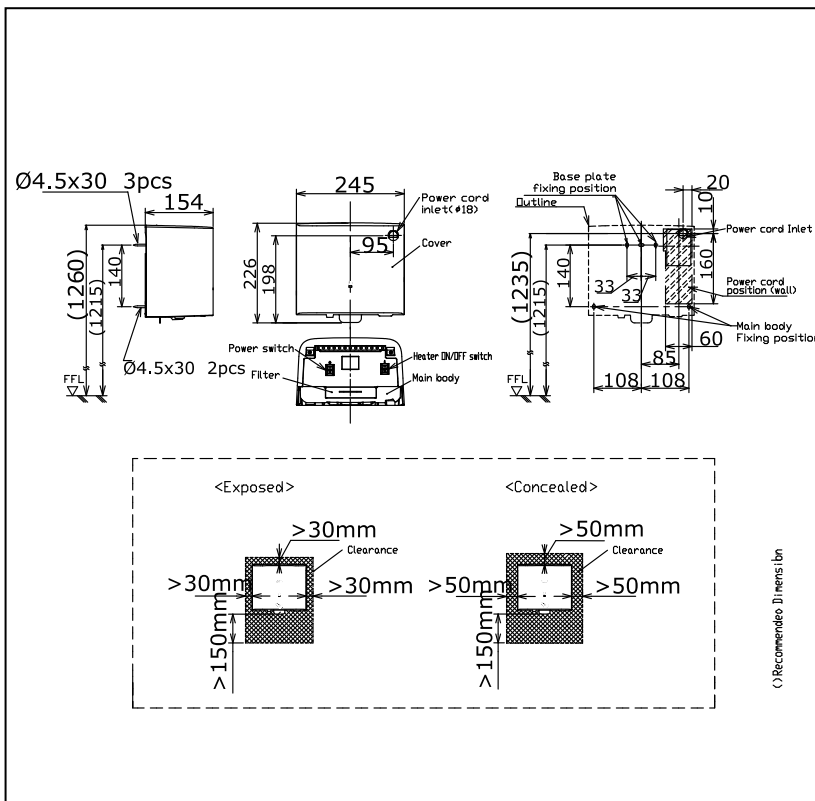

## Specifications

Size : 245W x 134D x 226H mm

Power Consumption : Heater On : 620~690W  
: Heater Off : 375~440W

Power Supply : AC220 ~ 240V

Material : Aluminium

## Drawing: