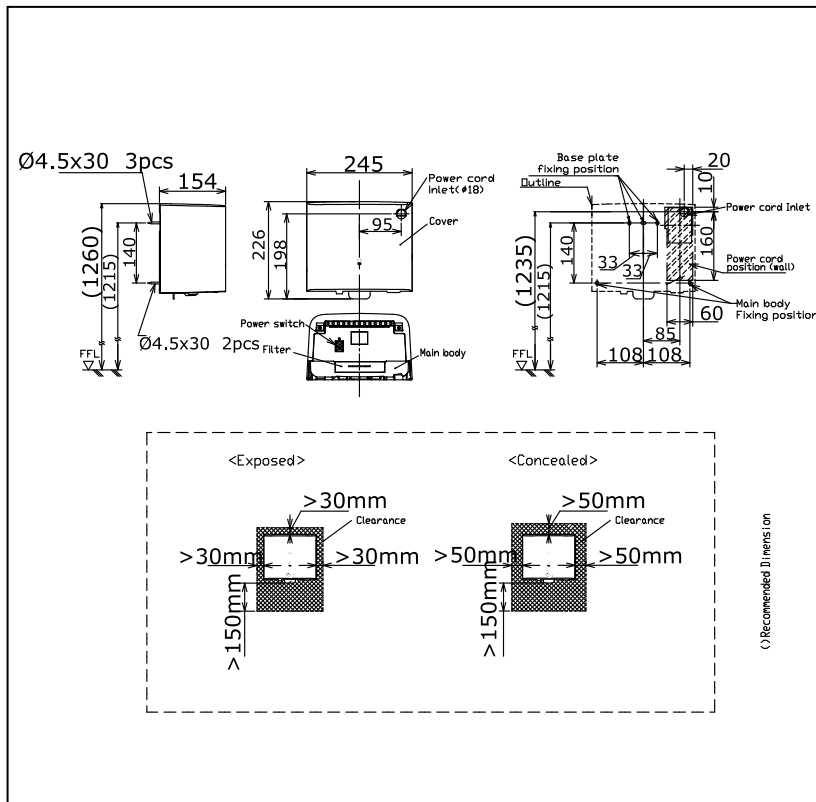

Drawing:

Parts Description

- TYC122W Hand Dryer

Colors

White

Please consult a TOTO representative for details