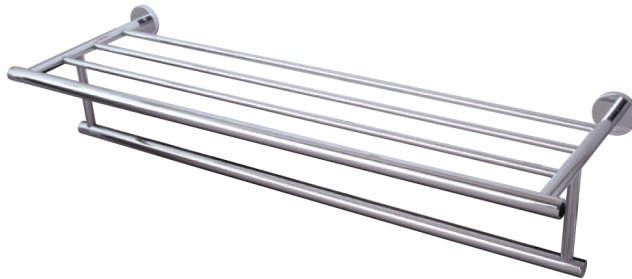

EGO II
Towel Shelf and Towel Bar

TX726AES

Features

- Simple installation, easy to use

Specifications

Finish : Nickel Chrome

Material : Brass

Length : 660 mm.

Parts Description

- **TX726AES**

Towel Shelf and Towel Bar
(length 660 mm)

Please consult a TOTO representative for details