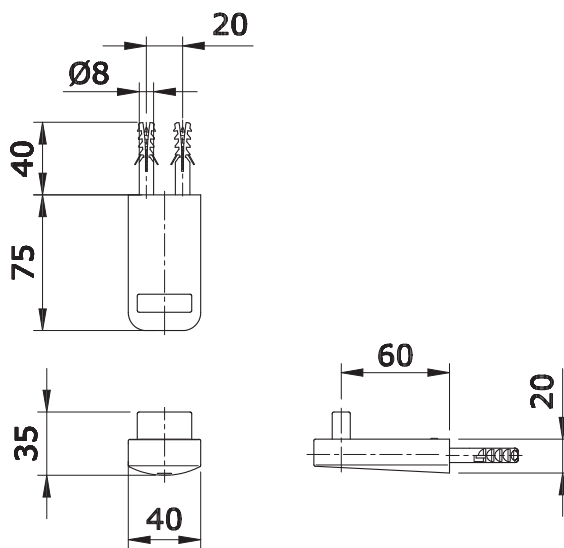

Rei-S Robe Hook

TX704ARS

Features

- Simple installation, easy to use

Specifications

Finish : Nickel Chrome

Material : Brass

Parts Description

- TX704ARS

Robe Hook

Please consult a TOTO representative for details