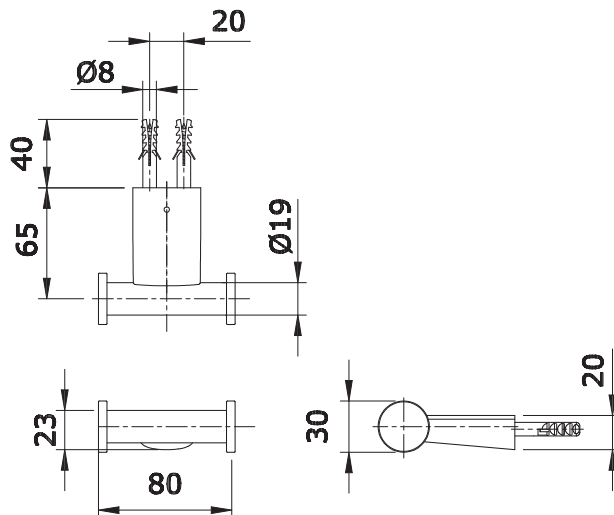

Rei-R
Robe Hook

TX704ARR

Features

- Simple installation, easy to use

Specifications

Finish : Nickel Chrome

Material : Brass

Parts Description

- TX704ARR

Robe Hook

Please consult a TOTO representative for details