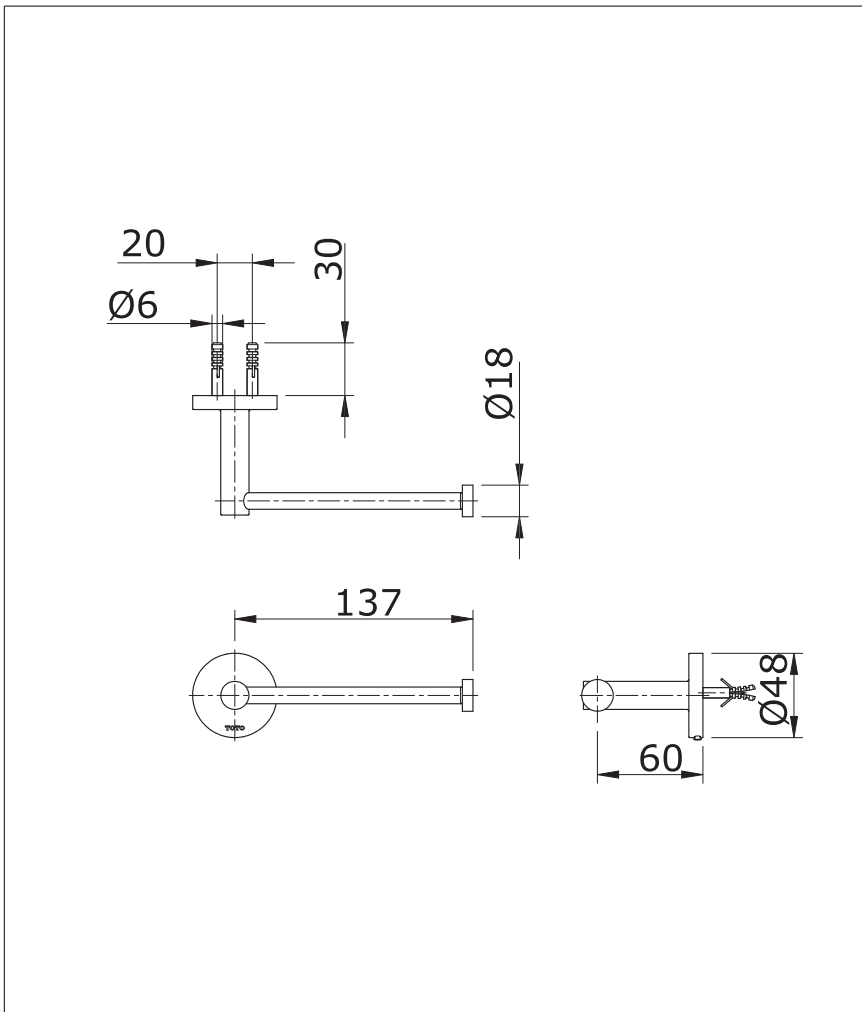

EGO II Paper Holder

TX703AES

Features

- Simple installation, easy to use

Specifications

Finish : Nickel Chrome

Material : Brass

Parts Description

- TX703AES

Paper Holder

Please consult a TOTO representative for details