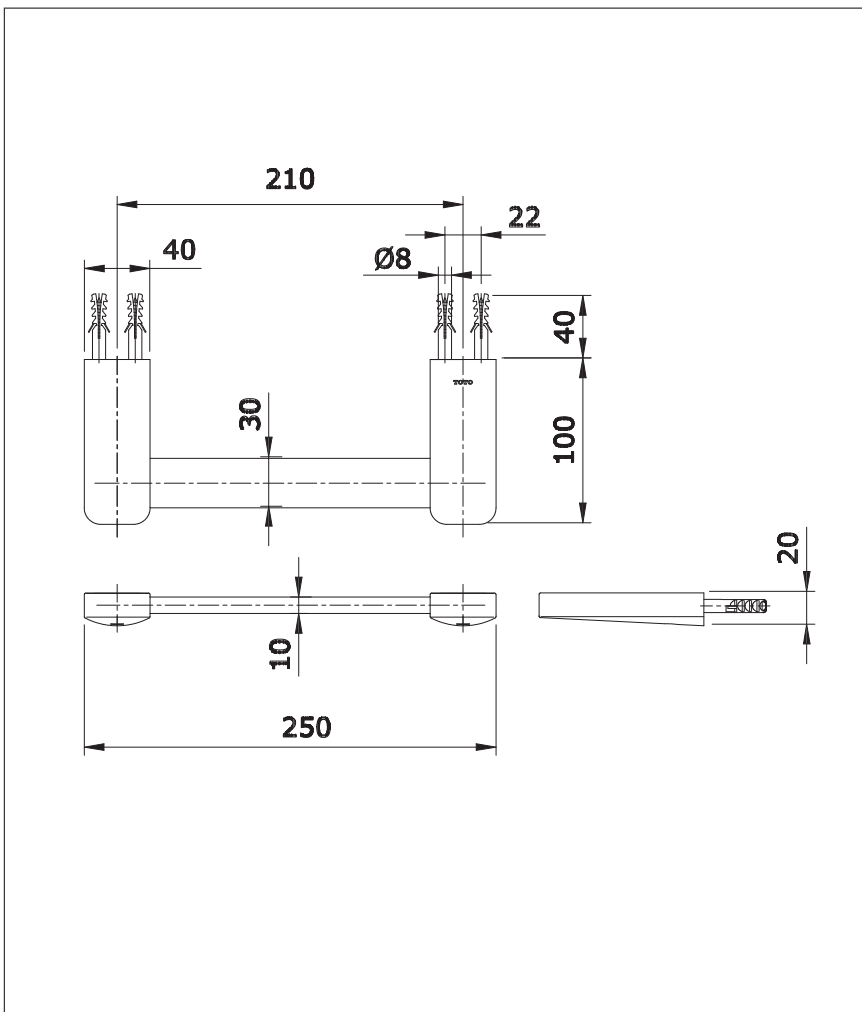

Rei-S Hand Towel Bar

TX702ARS

Features

- Simple installation, easy to use

Specifications

Finish : Nickel Chrome

Material : Brass

Parts Description

- TX702ARS

Hand Towel Bar (Length:210 mm)

Please consult a TOTO representative for details