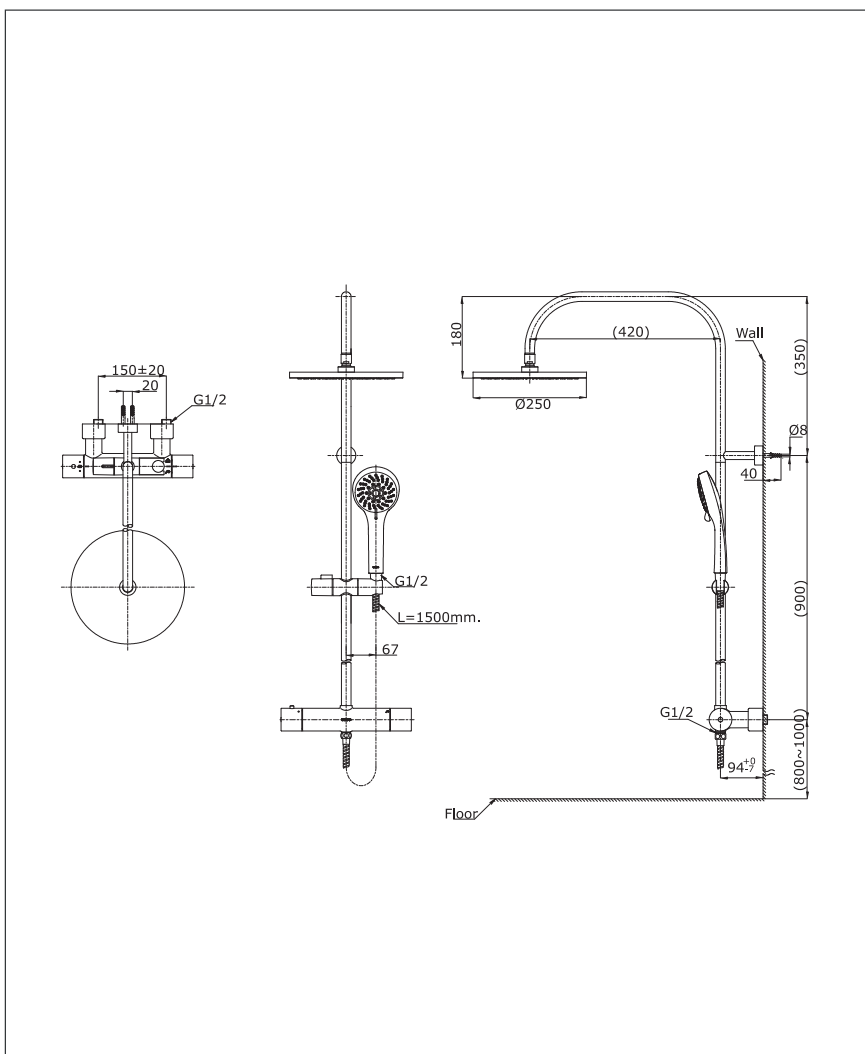

TOTO | SHOWER FITTINGS

Thermostat Shower Column Set
with 5 Mode Hand Shower

TX454SESMR

Specifications

Finish	: Nickel Chrome
Material	: Brass
Water Pressure	: 0.15 ~ 0.75 Mpa
Over Head Size	: Ø250mm
Shape	: Round

Parts Description

● TX454SESMR

Thermostat Shower Column Set
with 5 Mode Hand Shower

Please consult a TOTO representative for details

TOTO (THAILAND) CO.,LTD

Bangkok Office : G Tower Grand Rama 9,12th Floor, South Wing, 9 Rama IX Road, Huaykwang Sub-district, Huaykwang District, Bangkok. 10310 Thailand
Tel : +(66)2-117-9520(AUTO) Fax : +(66)2-117-9527
th.toto.com