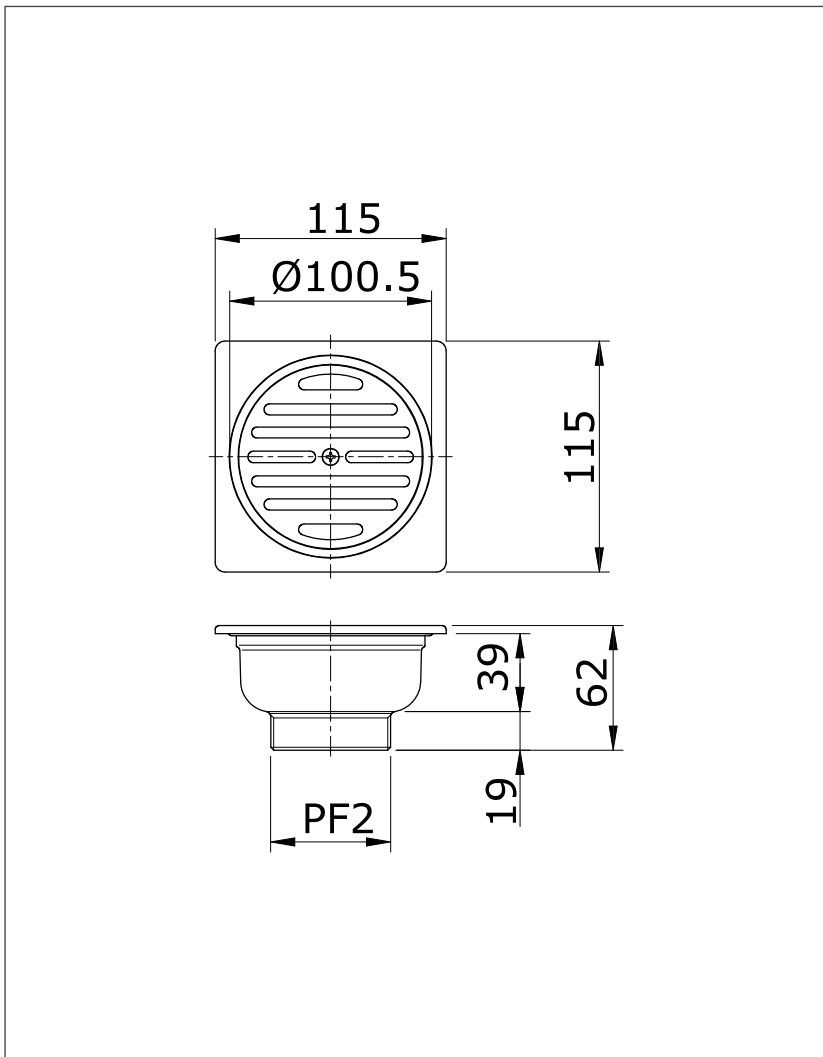

## Floor Drain

### Specifications

Material : Brass  
Finish : Nickel chrome  
Size : 115 x 115 mm