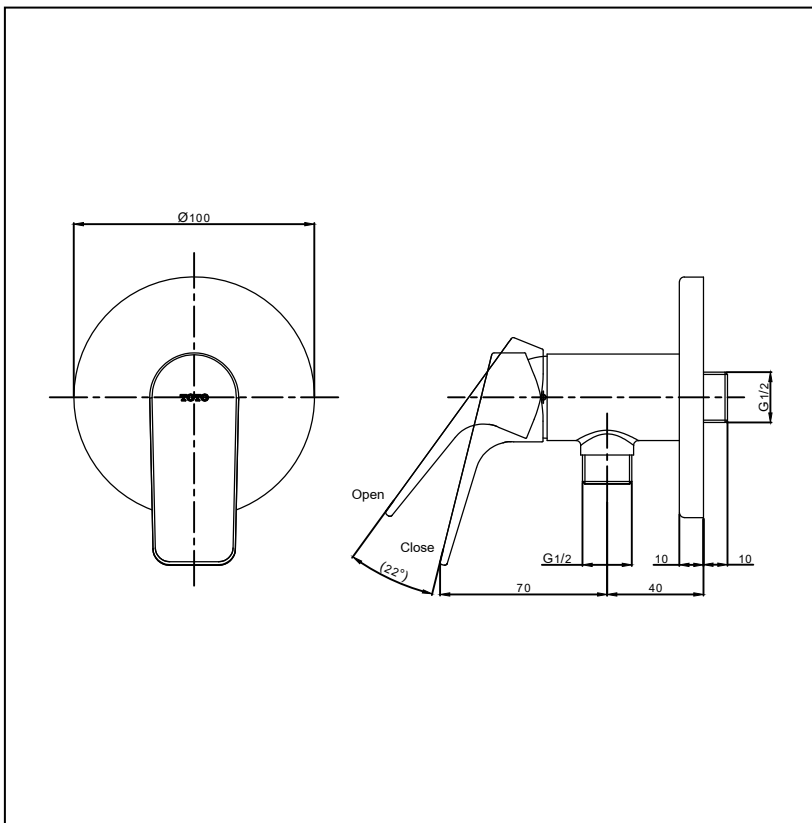

Rei-S Series
Single Lever Shower Faucet
(cold water)

Features

- Sharp-lined smart design
- Durable finishes

Specifications

Water Pressure	: 0.05MPa - 0.75MPa
Finish	: Nickel Chrome
Material	: Brass
Flow Rate/ Water usage	: >12L/min @0.3MPa

Parts description

- TTWR106K

Single Lever Shower Faucet
(cold Water)

Remarks:

Please result TOTO sales representative for detail.

TOTO (THAILAND) CO.,LTD

Bangkok Office : G Tower Grand Rama 9,12th Floor, South Wing, 9 Rama IX Road,Huaykwang Sub-district,Huaykwang District, Bangkok. 10310 Thailand
Tel : +(66)2-117-9520(AUTO) Fax : +(66)2-117-9527
th.toto.com