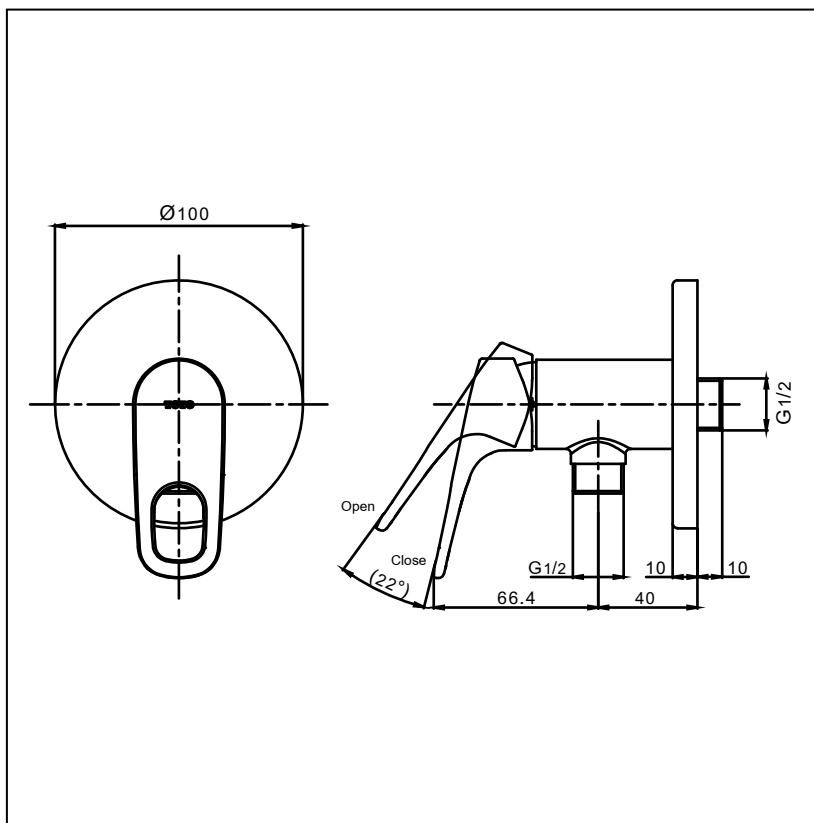

Remarks:

Please result TOTO sales representative for detail.

TOTO (THAILAND) CO.,LTD

Bangkok Office : G Tower Grand Rama 9,12th Floor, South Wing, 9 Rama IX Road, Huaykwang Sub-district, Huaykwang District, Bangkok. 10310 Thailand
Tel : +(66)2-117-9520(AUTO) Fax : +(66)2-117-9527
th.toto.com