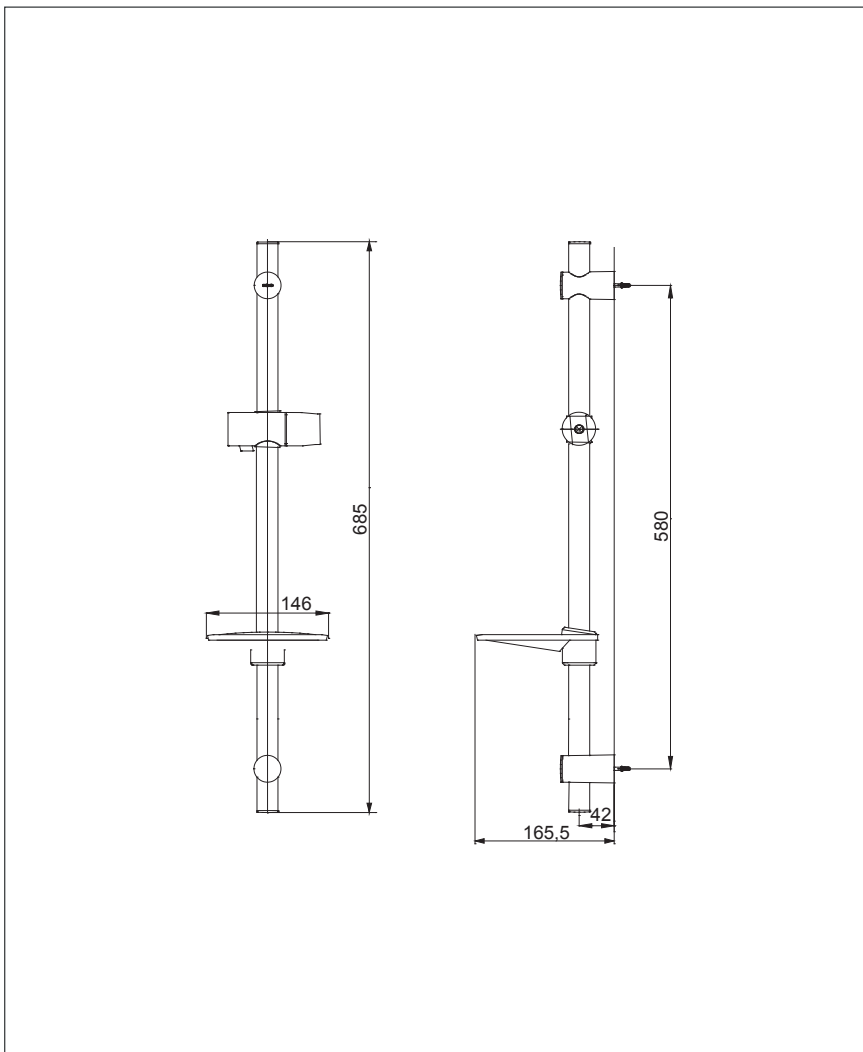

### Features

- Harmonious design to fit REI - Square and REI - Round series
- Durable finishes
- Attach with soap holder

### Parts Description

- **TTSR701K**  
Sliding Rail

Please consult a TOTO representative for details