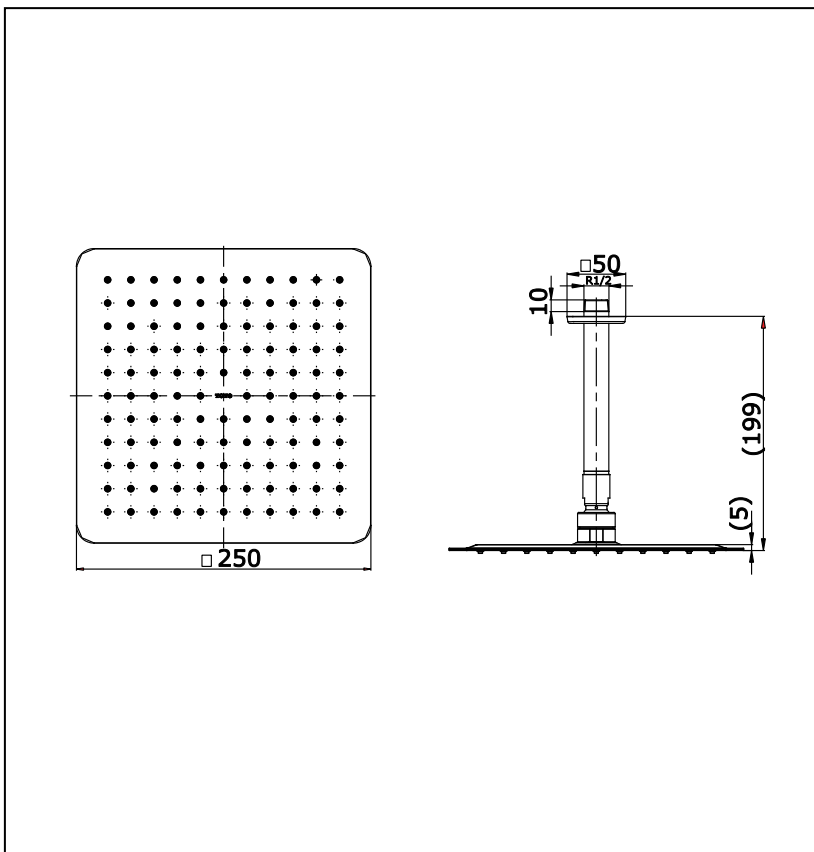

Remarks:

*Please result TOTO sales representative
for detail.*

TOTO (THAILAND) CO.,LTD

Bangkok Office : G Tower Grand Rama 9,12th Floor, South Wing, 9 Rama IX Road,Huaykwang Sub-district,Huaykwang District, Bangkok. 10310 Thailand
Tel : +(66)2-117-9520(AUTO) Fax : +(66)2-117-9527
th.toto.com