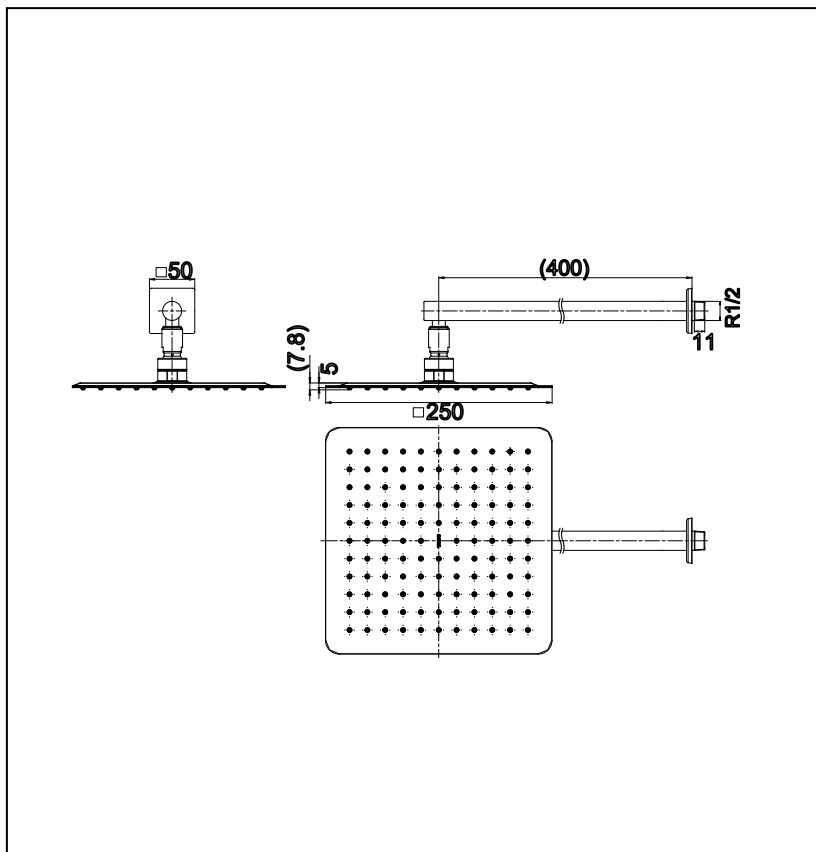

### Specifications

Water Pressure : 0.05MPa - 0.75MPa

Finish : Nickel Chrome

Material : Brass

### Parts description

- TTSR301CK

Wall Mounted Fixed Shower Head

(Size : 250 x 250 mm)