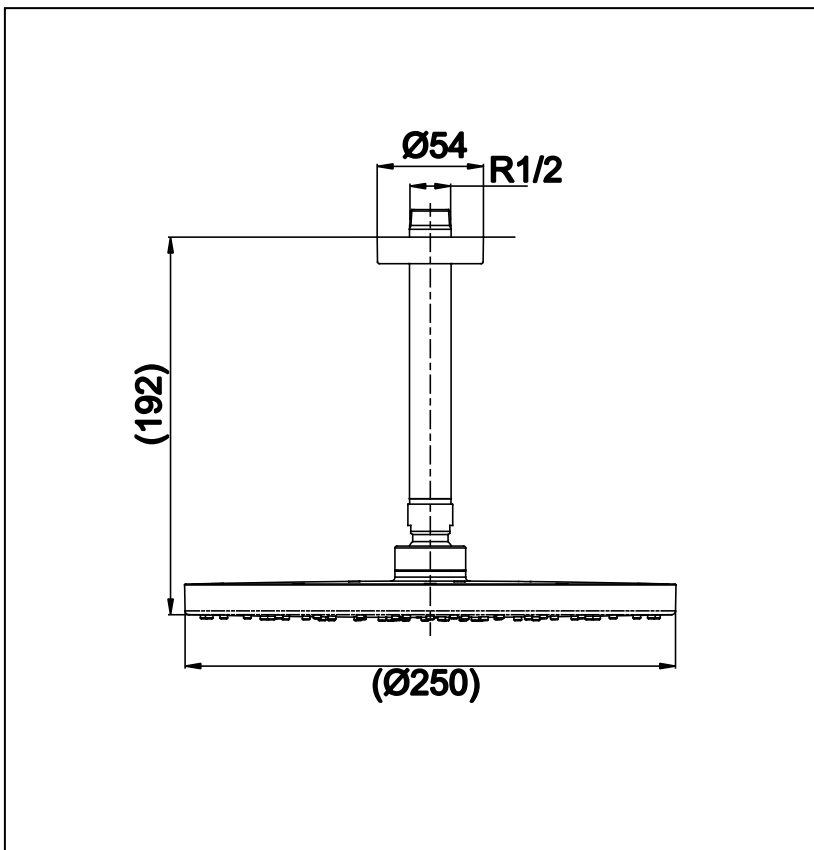

*Ceiling Mounted
Fixed Shower Head*

TTSR202CK

Features

- Elegant and graceful new design
- Durable finishes

Specifications

Water Pressure : 0.05MPa - 0.75MPa

Finish : Nickel Chrome

Material : Brass

Parts description

- **TTSR202CK**

Ceiling Mounted Fixed Shower Head
(Shower Head Size : $\varnothing 250$ mm)

Remarks:

Please result TOTO sales representative
for detail.

TOTO (THAILAND) CO.,LTD

Bangkok Office : G Tower Grand Rama 9,12th Floor, South Wing, 9 Rama IX Road,Huaykwang Sub-district,Huaykwang District, Bangkok. 10310 Thailand
Tel : +(66)2-117-9520(AUTO) Fax : +(66)2-117-9527
th.toto.com