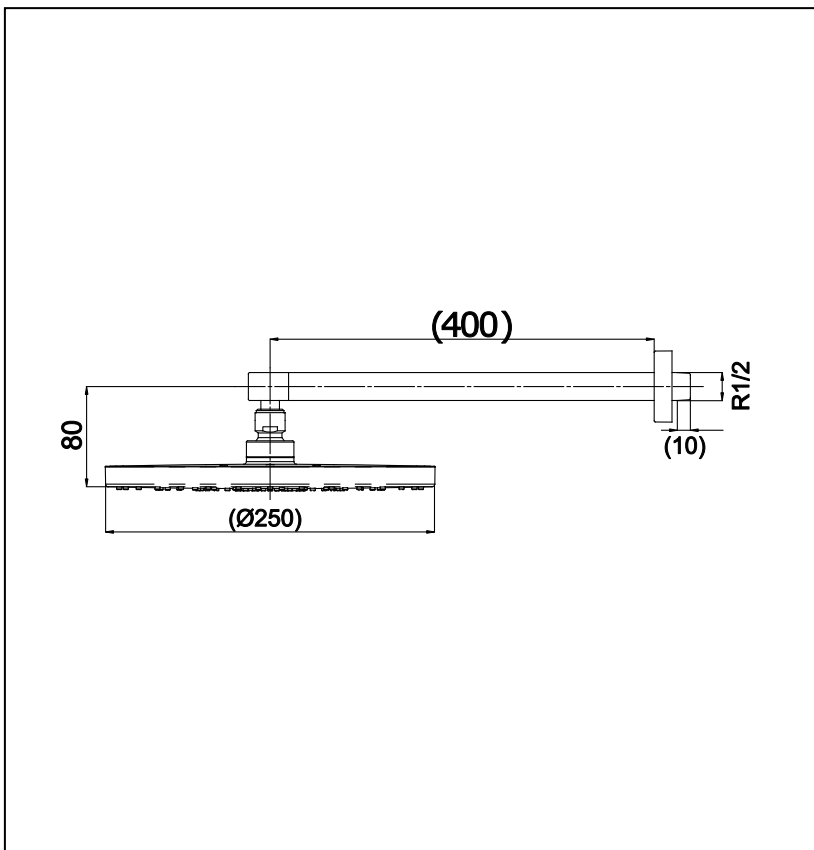

Wall Mounted
Fixed Shower Head

TTSR201CK

Features

- Elegant and graceful new design
- Durable finishes

Specifications

Water Pressure : 0.05MPa - 0.75MPa

Finish : Nickel Chrome

Material : Brass

Parts description

- TTSR201CK

Wall Mounted Fixed Shower Head
(Shower Head Size : $\varnothing 250$ mm)

Remarks:

Please result TOTO sales representative for detail.

TOTO (THAILAND) CO.,LTD

Bangkok Office : G Tower Grand Rama 9,12th Floor, South Wing, 9 Rama IX Road,Huaykwang Sub-district,Huaykwang District, Bangkok. 10310 Thailand
Tel : +(66)2-117-9520(AUTO) Fax : +(66)2-117-9527
th.toto.com