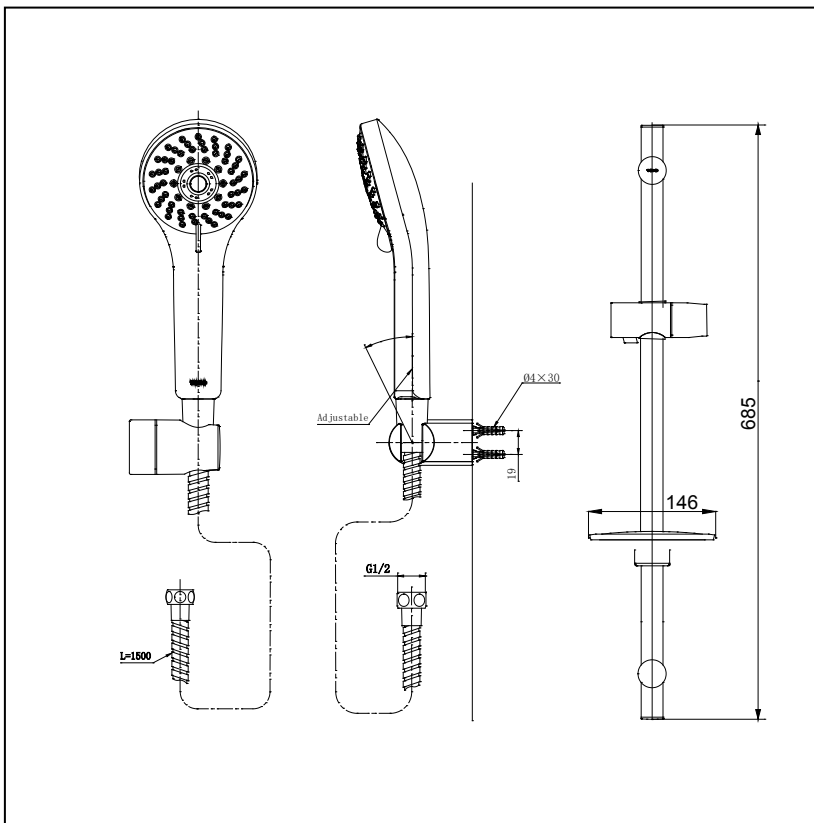

Rei-S series
**5 Mode Hand Shower Set
 with Sliding Rail**

TTSR106SMFK

Features

- Sharp-lined smart design exclusively for REI-Square series
- Durable finishes
- 5 mode shower spray functions

Specifications

Water Pressure : 0.05MPa - 0.75MPa
 Finish : Nickel Chrome
 Material : Plastic , Brass

Parts description

- **TTSR106SMFK**
 5 Mode Hand Shower Set
 With Sliding Rail

Remarks:

Please result TOTO sales representative for detail.