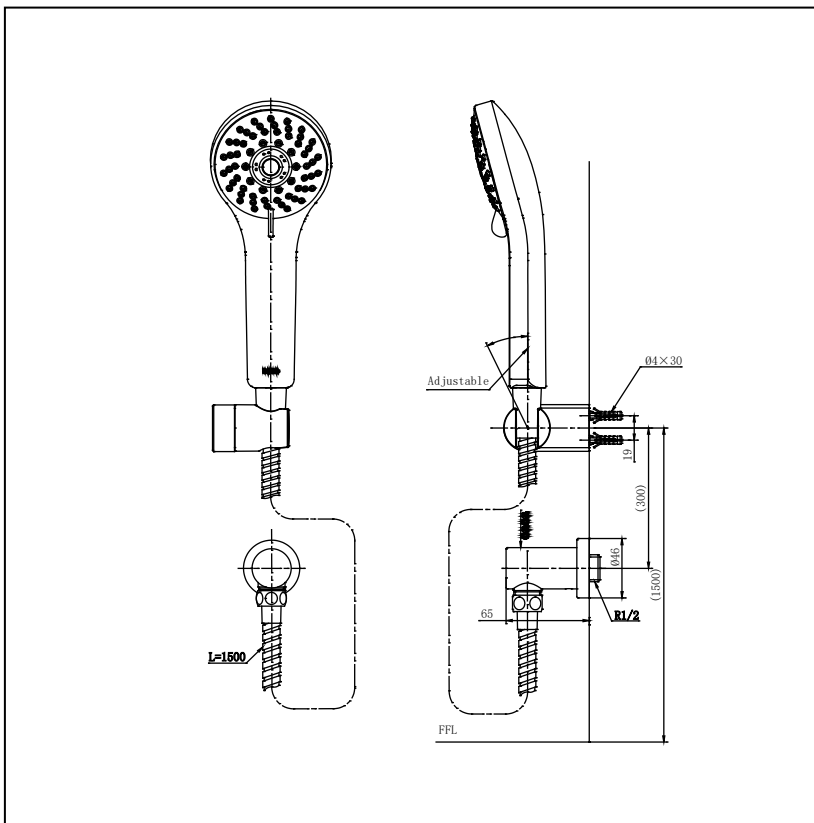

Rei-S series
5 Mode Hand Shower Set
with Wall Outlet

TTSR106EMFUK

Features

- Sharp-lined smart design exclusively for REI-Square series
- Durable finishes
- 5 mode shower spray functions

Specifications

Water Pressure : 0.05MPa - 0.75MPa
Finish : Nickel Chrome
Material : Plastic

Parts description

- **TTSR106EMFUK**
5 Mode Hand Shower Set
With Wall outlet

Remarks:

Please result TOTO sales representative for detail.

TOTO (THAILAND) CO.,LTD

Bangkok Office : G Tower Grand Rama 9,12th Floor, South Wing, 9 Rama IX Road,Huaykwang Sub-district,Huaykwang District, Bangkok. 10310 Thailand
Tel : +(66)2-117-9520(AUTO) Fax : +(66)2-117-9527
th.toto.com