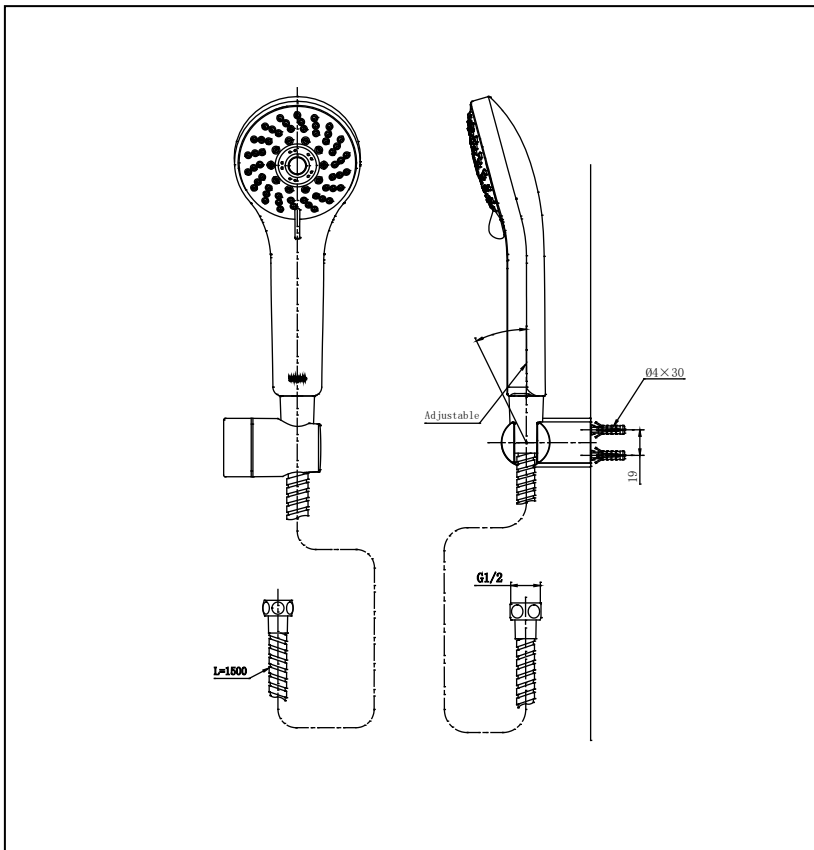

Rei-S Series 5 Mode Hand Shower Set

TTSR106EMFK

Features

- Sharp-lined smart design exclusively for REI- Square series
- Durable finishes
- 5 mode shower spray functions

Specifications

Water Pressure : 0.05MPa - 0.75MPa

Finish : Nickel Chrome

Material : Plastic

Parts description

- TTSR106EMFK

5 Mode Hand Shower Set

Remarks:

Please result TOTO sales representative for detail.

TOTO (THAILAND) CO.,LTD