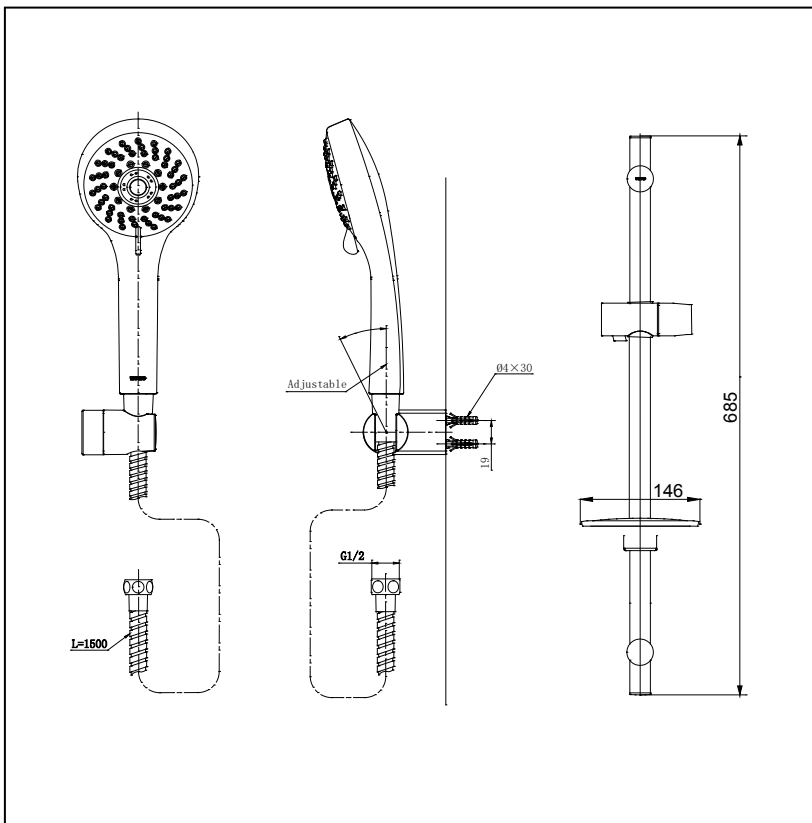

Remarks:

Please result TOTO sales representative for detail.

TOTO (THAILAND) CO.,LTD

Bangkok Office : G Tower Grand Rama 9,12th Floor, South Wing, 9 Rama IX Road,Huaykwang Sub-district,Huaykwang District, Bangkok. 10310 Thailand
Tel : +(66)2-117-9520(AUTO) Fax : +(66)2-117-9527
th.toto.com

All rights reserved by TOTO company. Specifications and size are subject to change without notice.