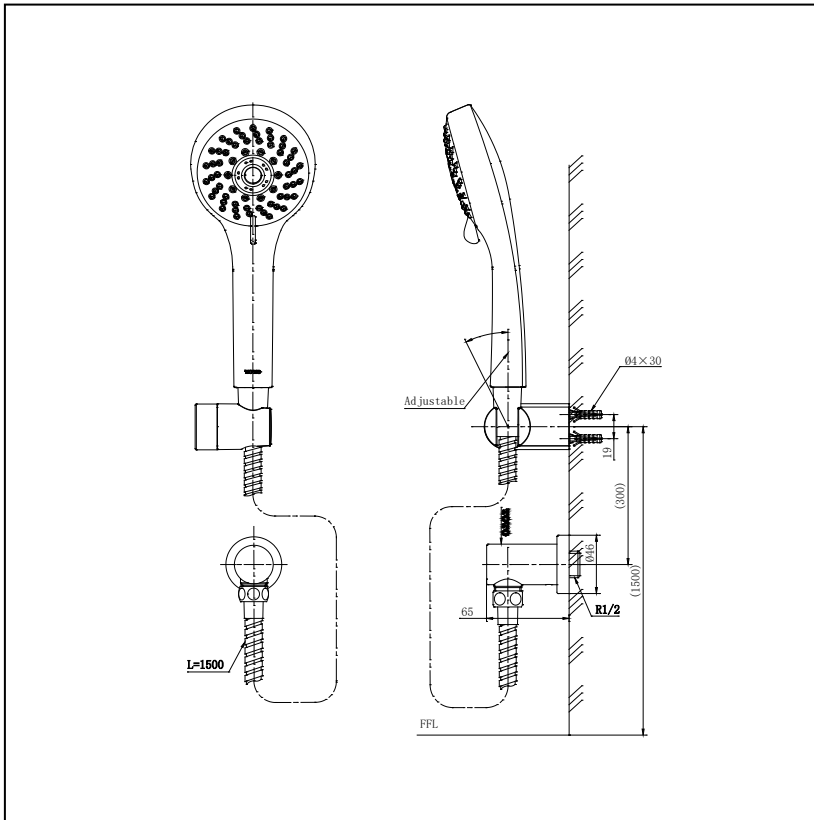

Rei-R Series
5 Mode Hand Shower
with Wall Outlet

TTSR105EMFUK

Features

- Sharp-lined smart design exclusively for REI- Round series
- Durable finishes
- 5 mode shower spray functions

Specifications

Water Pressure : 0.05MPa - 0.75MPa
 Finish : Nickel Chrome
 Material : Plastic
 Flow Rate/ : <8L/min @0.1MPa.
 Water usage

Parts description

- TTSR105EMFUK
5 Mode Hand Shower
with Wall Outlet

Remarks:

Please result TOTO sales representative for detail.

TOTO (THAILAND) CO.,LTD

Bangkok Office : G Tower Grand Rama 9,12th Floor, South Wing, 9 Rama IX Road,Huaykwang Sub-district,Huaykwang District, Bangkok. 10310 Thailand
 Tel : +(66)2-117-9520(AUTO) Fax : +(66)2-117-9527
 th.toto.com