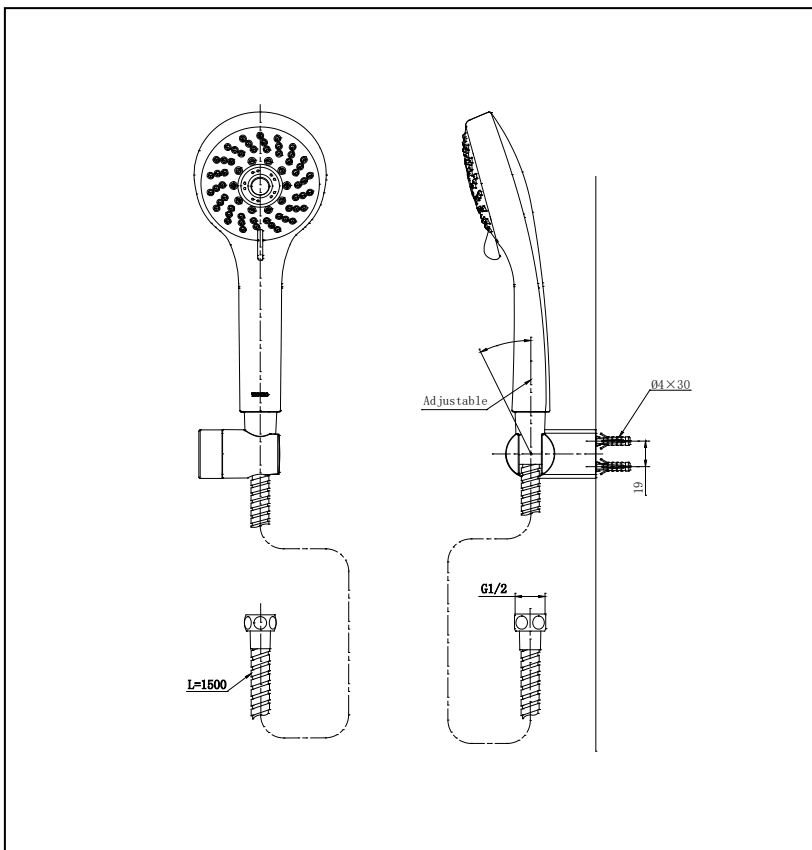

Remarks:

Please consult TOTO sales representative for detail.

TOTO (THAILAND) CO.,LTD

Bangkok Office : G Tower Grand Rama 9,12th Floor, South Wing, 9 Rama IX Road,Huaykwang Sub-district,Huaykwang District, Bangkok. 10310 Thailand
Tel : +(66)2-117-9520(AUTO) Fax : +(66)2-117-9527
th.toto.com

All rights reserved by TOTO company. Specifications and size are subject to change without notice.