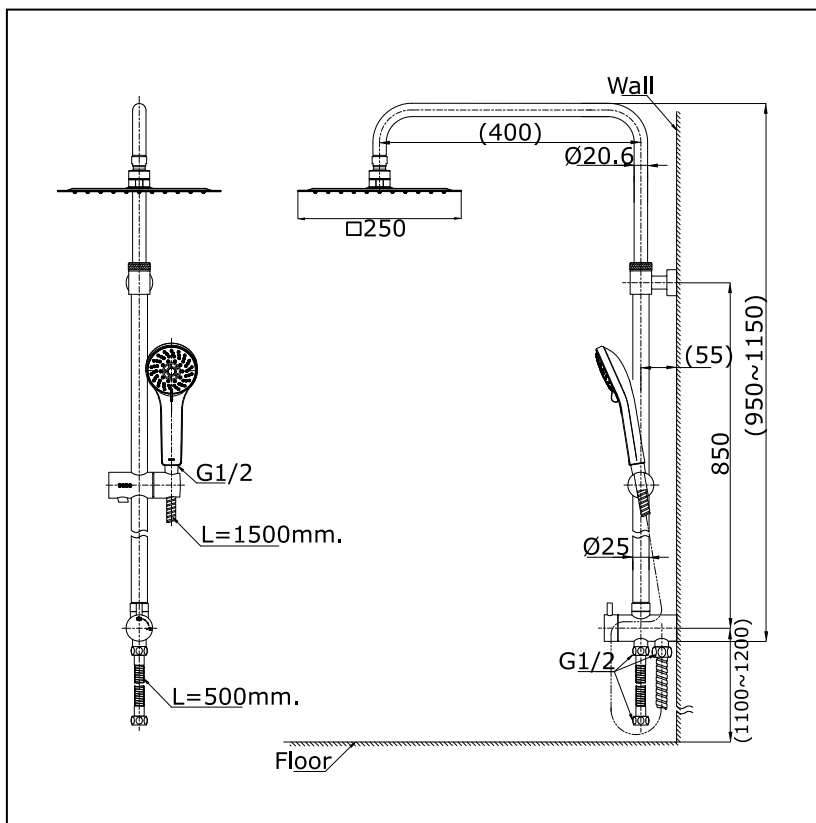

Shower Column Set with 5Mode Hand Shower

Features

- Large showerhead bringing about luxurious bathing experience
Equipped with lifting rod for the shower, more convenient to use
- Adjustable showerhead angle, comfortable for use

Specifications

Water Pressure : 0.05MPa - 0.75MPa
 Finish : Nickel Chrome
 Material : Brass

Parts description

● TTSH302J

Shower Column Set with
5 Mode Hand Shower

Remarks:

Please result TOTO sales representative for detail.