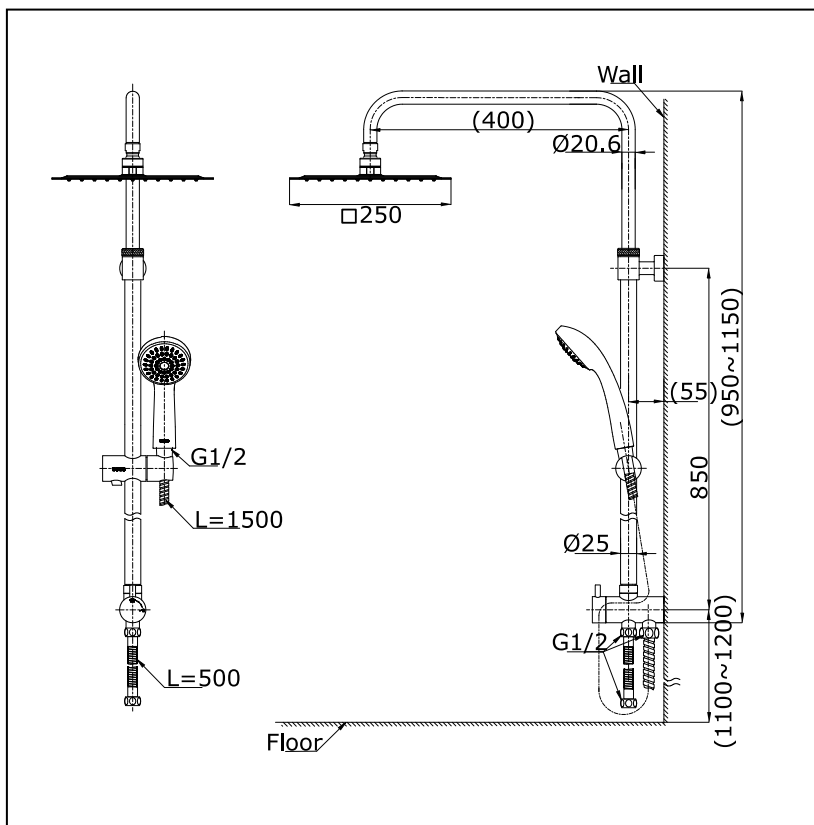

Remarks:

Please result TOTO sales representative for detail.

TOTO (THAILAND) CO.,LTD

Bangkok Office : G Tower Grand Rama 9,12th Floor, South Wing, 9 Rama IX Road, Huaykwang Sub-district, Huaykwang District, Bangkok. 10310 Thailand
Tel : +(66)2-117-9520(AUTO) Fax : +(66)2-117-9527
th.toto.com