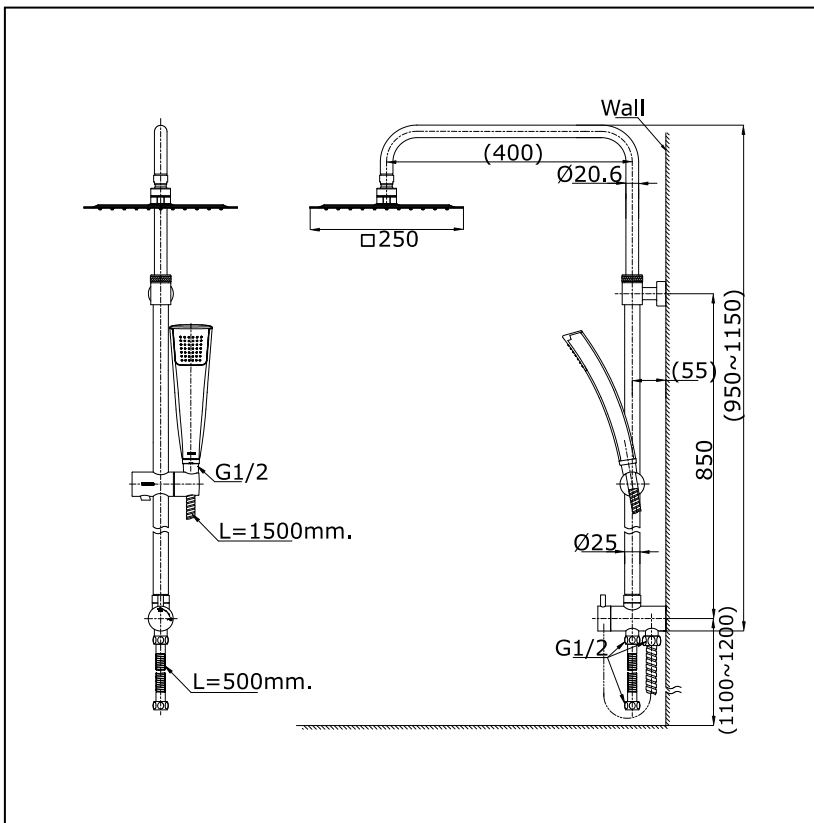

Shower Column Set with Aerial Hand Shower

Features

- Large showerhead bringing about luxurious bathing experience
- Equipped with lifting rod for the shower, more convenient to use
- Adjustable showerhead angle, comfortable for use

Specifications

Water Pressure : 0.05MPa - 0.75MPa
 Finish : Nickel Chrome
 Material : Brass

Parts description

● TTSH302A

Shower Column Set with
Aerial Hand shower

Remarks:

Please result TOTO sales representative for detail.