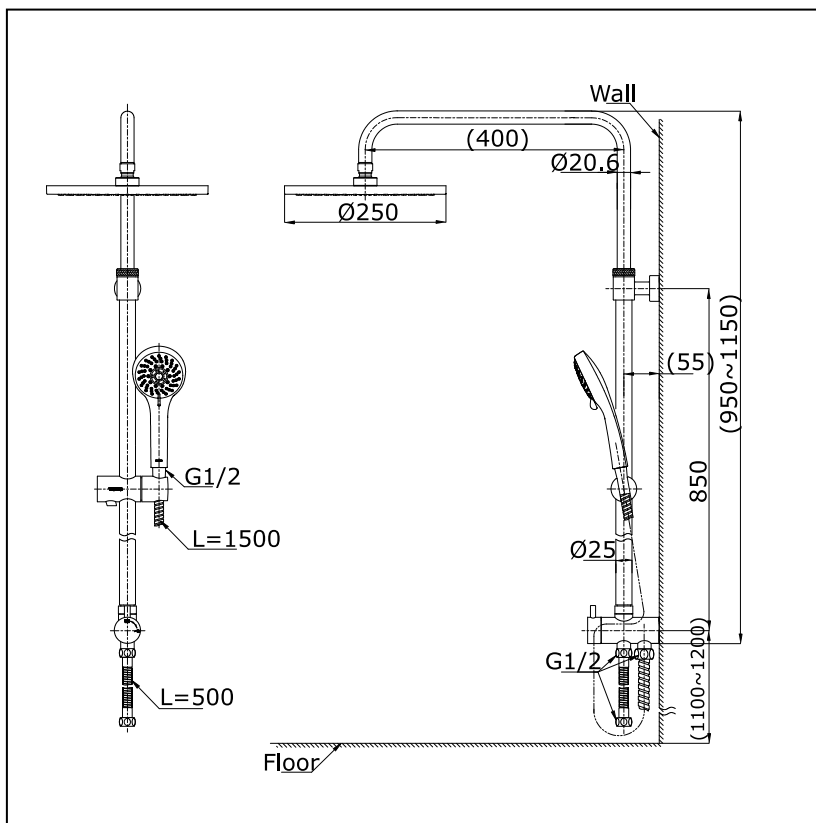

Remarks:

Please result TOTO sales representative for detail.

TOTO (THAILAND) CO.,LTD

Bangkok Office : G Tower Grand Rama 9,12th Floor, South Wing, 9 Rama IX Road,Huaykwang Sub-district,Huaykwang District, Bangkok. 10310 Thailand
Tel : +(66)2-117-9520(AUTO) Fax : +(66)2-117-9527
th.toto.com