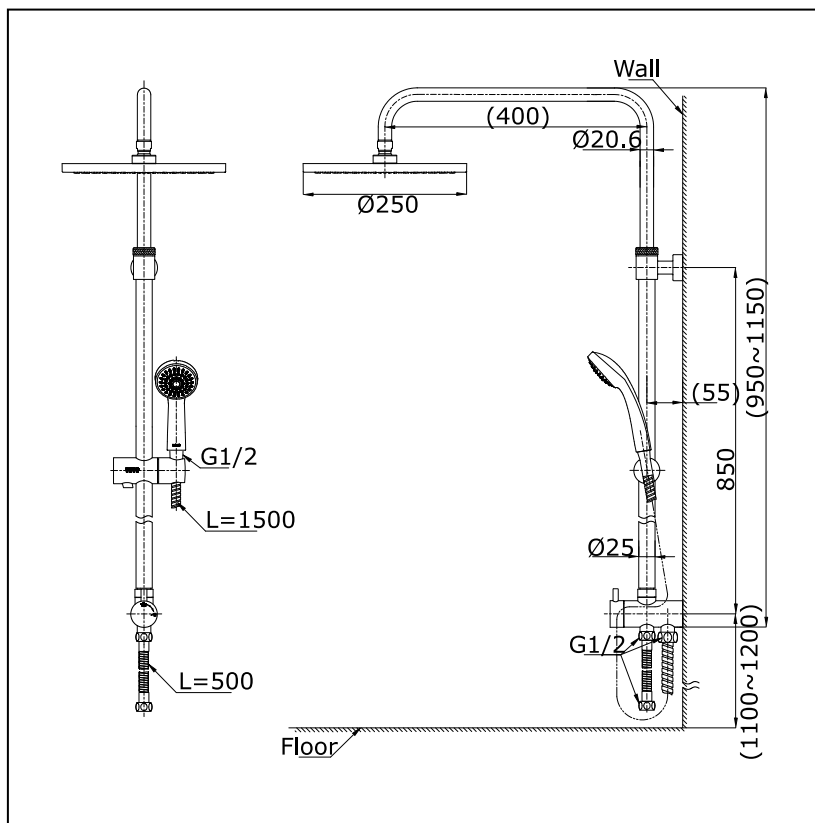

Shower Column Set with Hand Shower

Features

- Round shape over head shower
- Adjustable Height for over head shower

Specifications

Water Pressure : 0.05MPa - 0.75MPa

Finish : Nickel Chrome

Material : Brass

Parts description

● TTSH301C

Shower Column Set
with Hand Shower

Remarks:

Please result TOTO sales representative
for detail.

TOTO (THAILAND) CO.,LTD

Bangkok Office : G Tower Grand Rama 9,12th Floor, South Wing, 9 Rama IX Road,Huaykwang Sub-district,Huaykwang District, Bangkok. 10310 Thailand
Tel : +(66)2-117-9520(AUTO) Fax : +(66)2-117-9527
th.toto.com