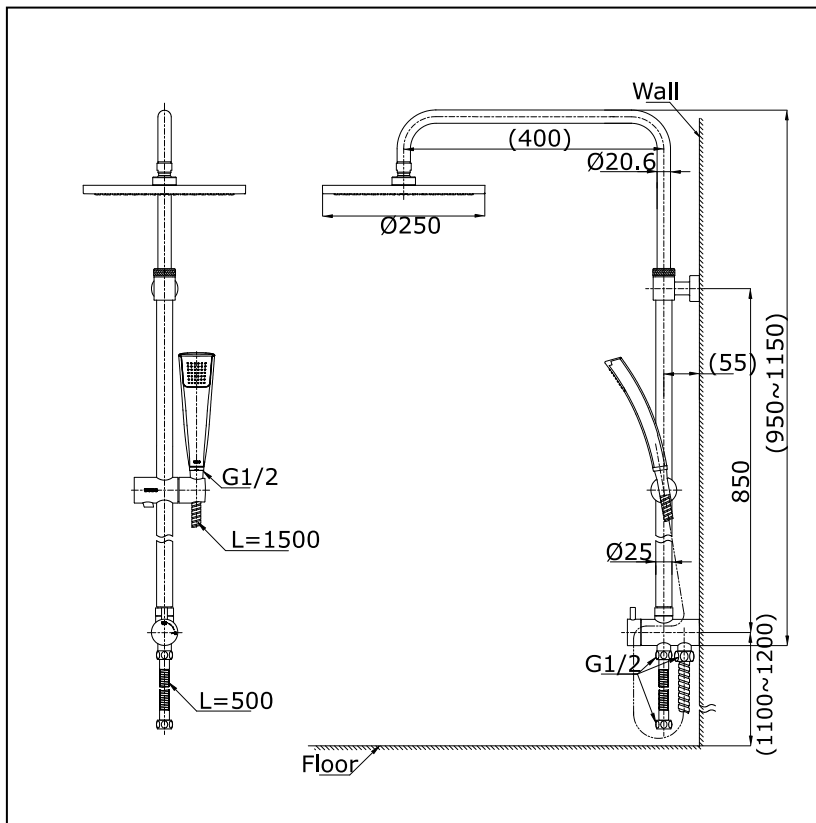

Remarks:

Please result TOTO sales representative for detail.

TOTO (THAILAND) CO.,LTD

Bangkok Office : G Tower Grand Rama 9,12th Floor, South Wing, 9 Rama IX Road,Huaykwang Sub-district,Huaykwang District, Bangkok. 10310 Thailand
Tel : +(66)2-117-9520(AUTO) Fax : +(66)2-117-9527
th.toto.com