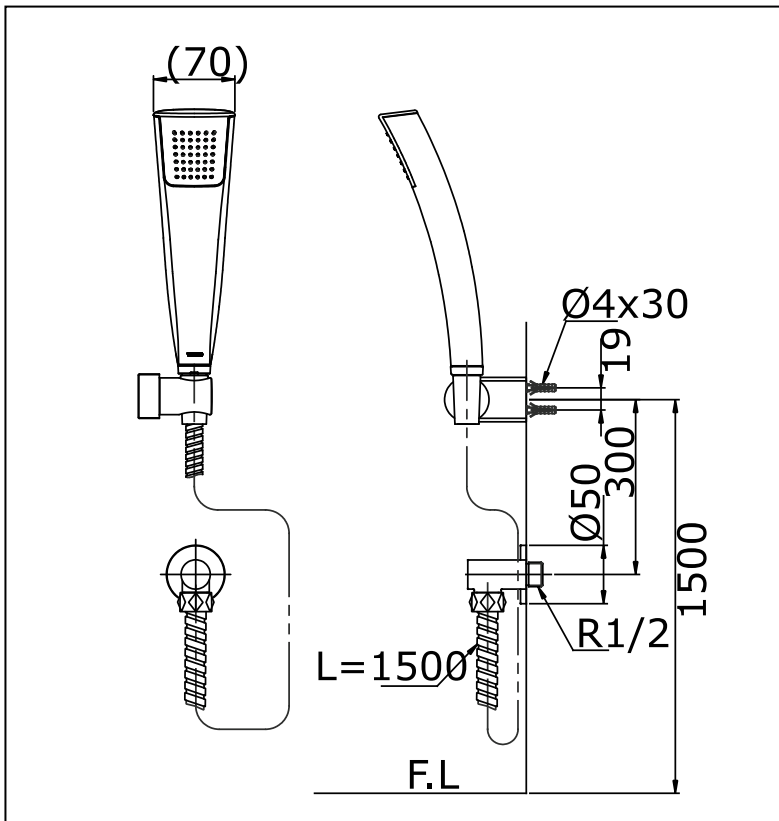

Hand Shower Set

Features

- Aerial shower technology for comfortable shower experience with lesser water consumption
- Durable finishes

Specifications

Water Pressure	: 0.05MPa - 0.75MPa
Finish	: Nickel Chrome
Material	: Brass
Flow Rate/ Water usage	: <8.0L/min @0.1MPa

Parts description

● TTSH103ECFUK

Aerial Hand Shower Set with
Wall Outlet

Please consult a TOTO representative for details