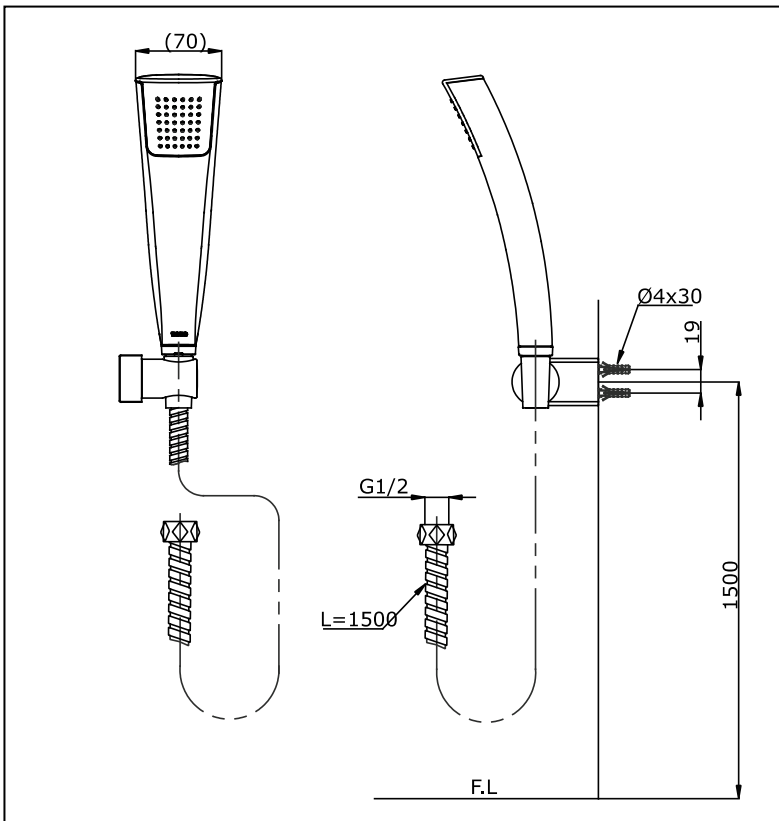

### Hand Shower Set

## Specifications

Water Pressure	: 0.05MPa - 0.75MPa
Finish	: Nickel Chrome
Material	: Brass
Flow Rate/ Water usage	: <8.0L/min @0.1MPa

## Parts description