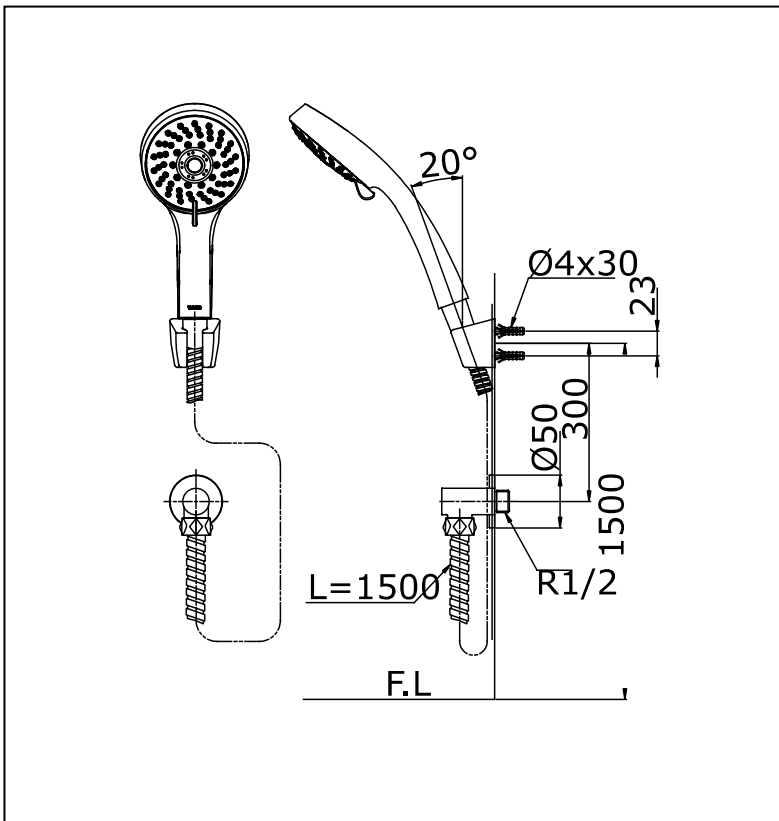

Hand Shower Set

Features

- Design is fashionable and simple
- Bearing angle is adjustable, convenient to use

Specifications

Water Pressure : 0.05MPa - 0.75MPa

Finish : Nickel Chrome

Material : Plastic

Parts description

- **TTSH102EMFUK**

5 Mode Hand Shower Set
with Wall Outlet

Please consult a TOTO representative for details