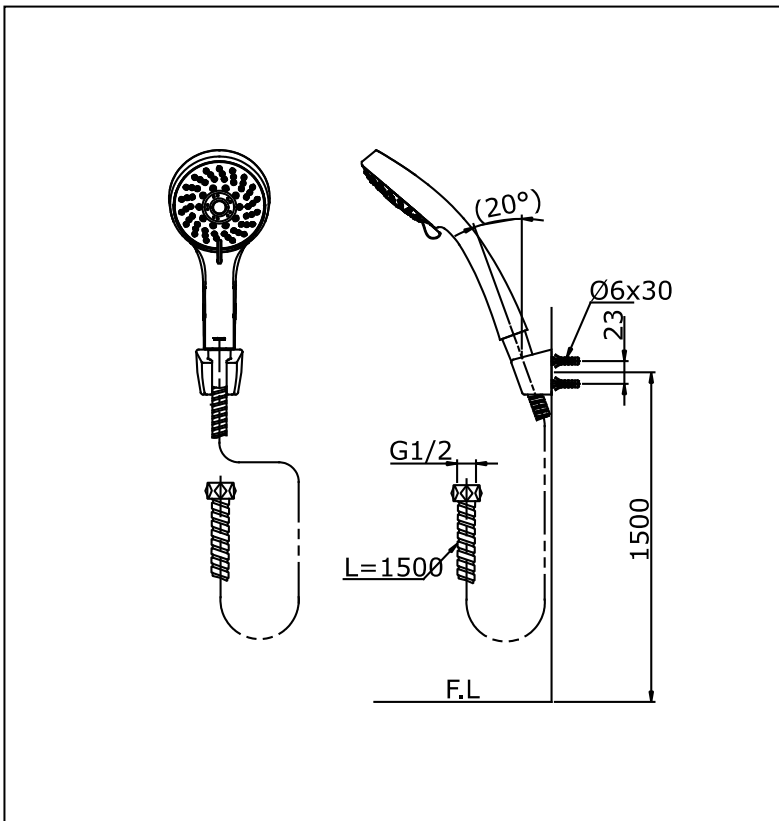

Hand Shower Set

Features

- Design is fashionable and simple
- Bearing angle is adjustable, convenient to use

Specifications

Water Pressure : 0.05MPa - 0.75MPa

Finish : Nickel Chrome

Material : Plastic

Parts description

- **TTSH102EMFK**

5 Mode Hand Shower Set

Please consult a TOTO representative for details