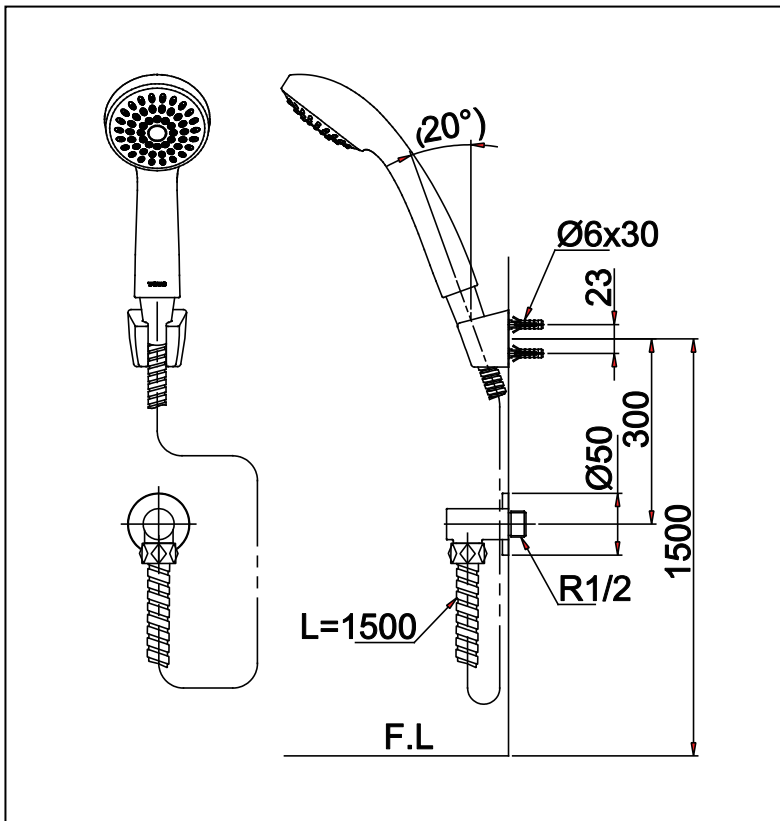

Hand Shower Set

Features

- Design is fashionable and simple
- Bearing angle is adjustable, convenient to use

Specifications

Water Pressure : 0.05MPa - 0.75MPa

Finish : Nickel Chrome

Material : Plastic

Parts description

- TTSH101ECFUK

Hand Shower Set with Wall Outlet

Please consult a TOTO representative for details