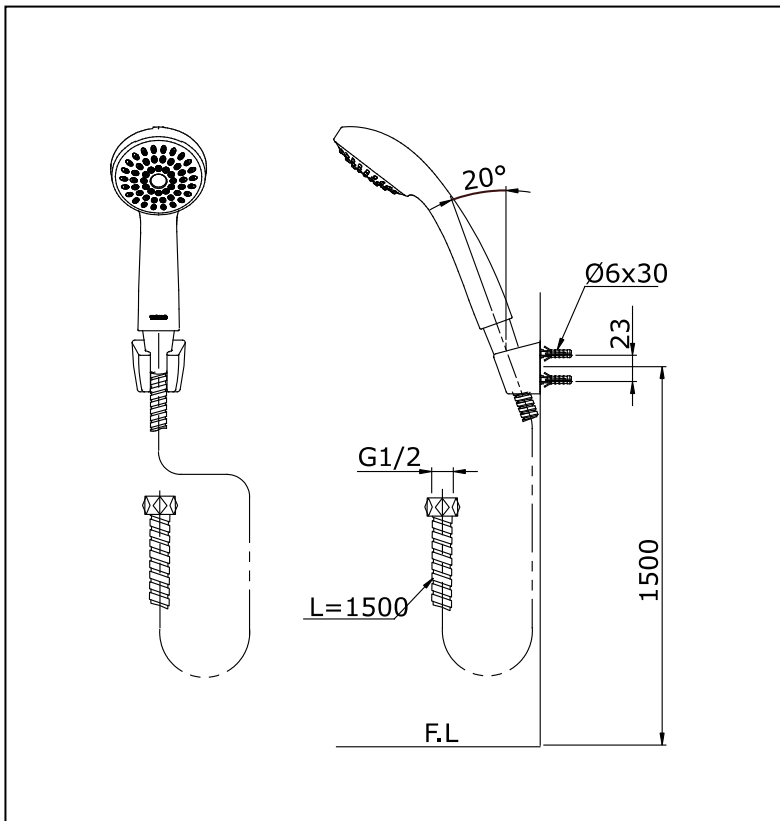

### Specifications

Water Pressure : 0.05MPa - 0.75MPa

Finish : Nickel Chrome

Material : Plastic

### Parts description

- **TTSH101ECFK**

Hand Shower

*Please consult a TOTO representative for details*