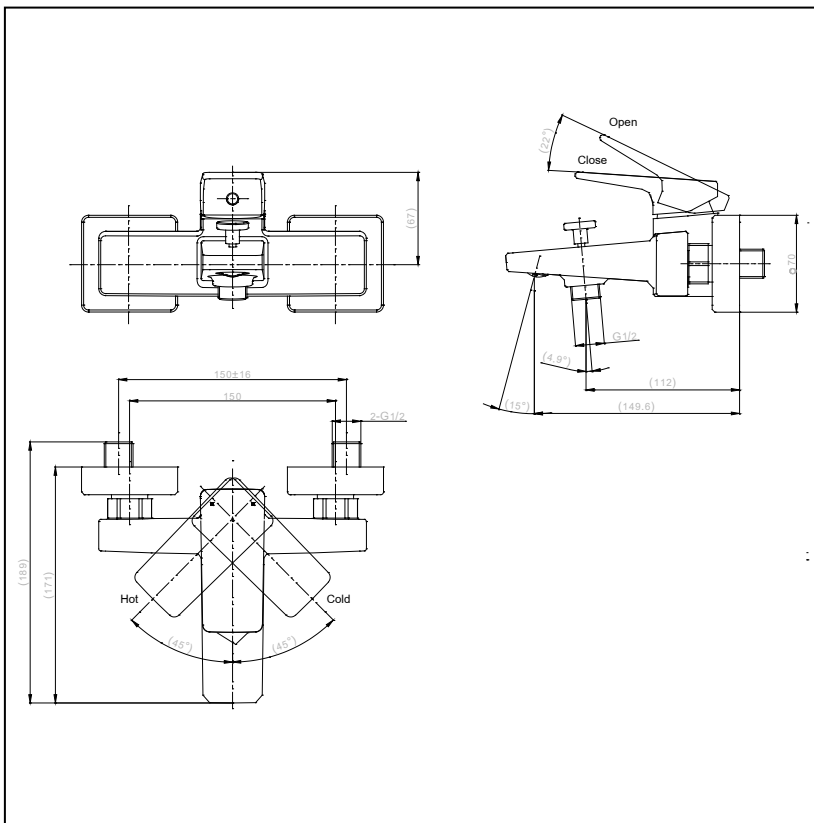

RUFICE
Single Lever Bath&Shower Mixer
w/o Hand Shower Set

Features

- New design of modern elegance
- Durable finishes
- Smooth operation with lever type

Specifications

Water Pressure	: 0.05MPa -0.75MPa
Finish	: Nickel Chrome
Material	: Brass
Flow Rate (Bath Side)	: >9 L/min @0.1 Mpa.
Flow Rate (Shower Side)	: >6L/min @0.1MPa.

Parts description

● TTMR307K

Single Lever Bath and Shower Mixer
Without Hand Shower Set

Remarks:

Please result TOTO sales representative for detail.

TOTO (THAILAND) CO.,LTD

Bangkok Office : G Tower Grand Rama 9,12th Floor, South Wing, 9 Rama IX Road,Huaykwang Sub-district,Huaykwang District, Bangkok. 10310 Thailand
Tel : +(66)2-117-9520(AUTO) Fax : +(66)2-117-9527
th.toto.com