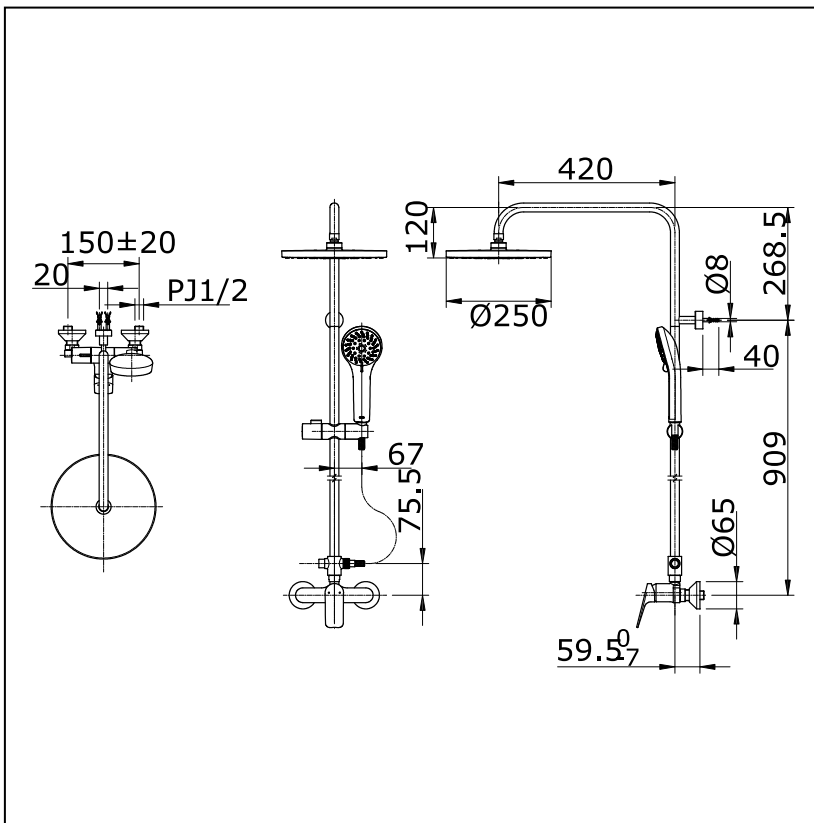

Remarks:

Please result TOTO sales representative for detail.

TOTO (THAILAND) CO.,LTD

Bangkok Office : G Tower Grand Rama 9,12th Floor, South Wing, 9 Rama IX Road,Huaykwang Sub-district,Huaykwang District, Bangkok. 10310 Thailand
Tel : +(66)2-117-9520(AUTO) Fax : +(66)2-117-9527
th.toto.com