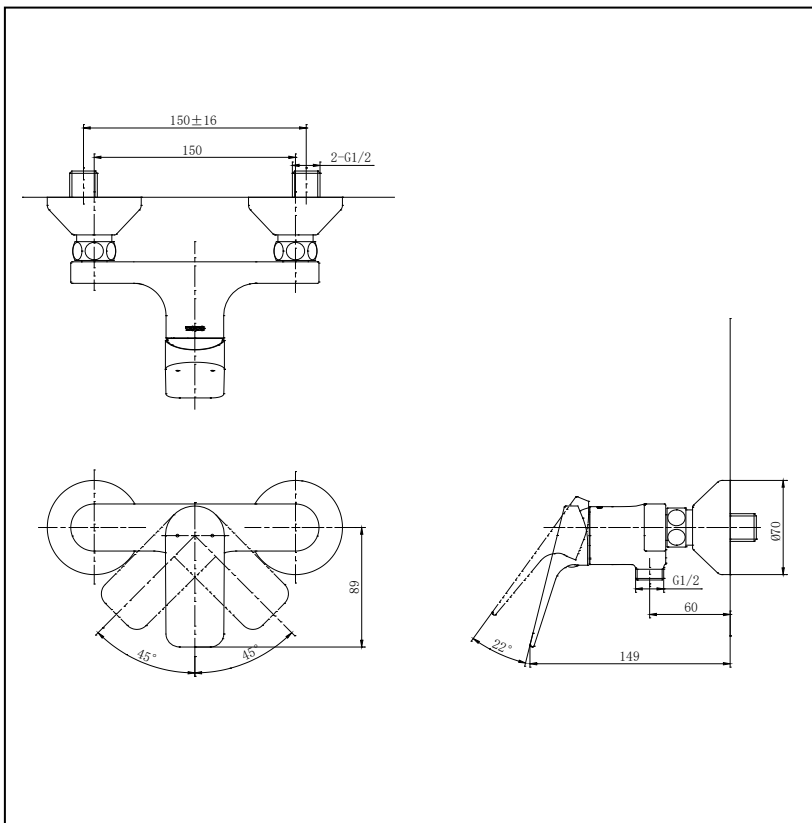

Remarks:

Please result TOTO sales representative for detail.

TOTO (THAILAND) CO.,LTD

Bangkok Office : G Tower Grand Rama 9,12th Floor, South Wing, 9 Rama IX Road,Huaykwang Sub-district,Huaykwang District, Bangkok. 10310 Thailand
Tel : +(66)2-117-9520(AUTO) Fax : +(66)2-117-9527
th.toto.com

All rights reserved by TOTO company. Specifications and size are subject to change without notice.