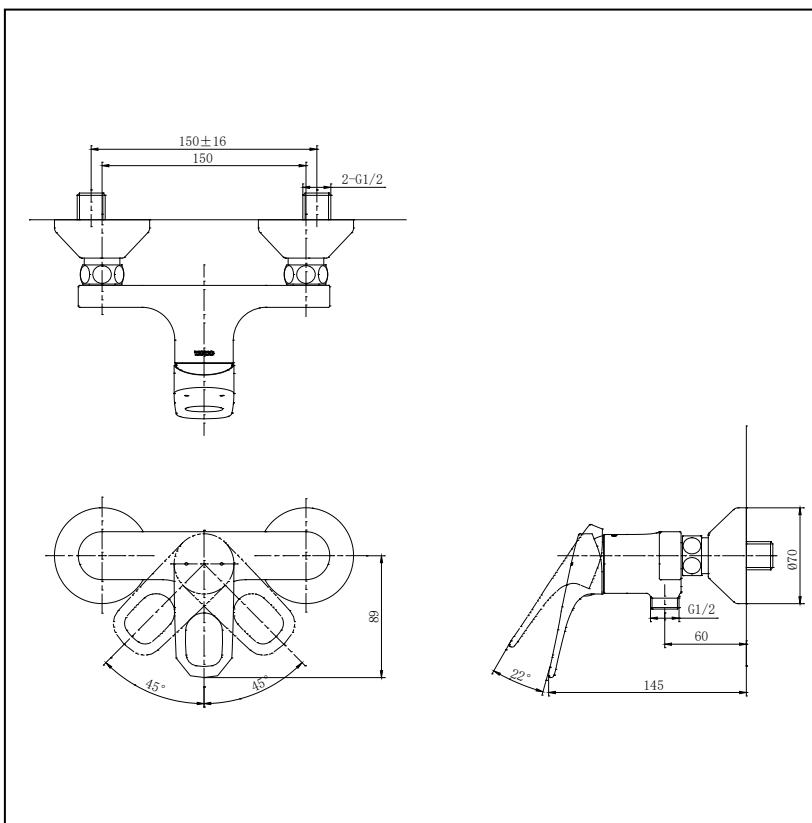

Rei-R Series
Single Lever Shower Mixer
w/o Hand Shower Set

Features

- Stylish design with organic shape exclusively for REI- Round series
- Durable finishes

Specifications

Water Pressure : 0.05MPa - 0.75MPa

Finish : Nickel Chrome

Material : Brass

Parts description

- TTMR303K

Single Lever Shower Mixer
w/o Hand Shower Set

Remarks:

Please result TOTO sales representative for detail.

TOTO (THAILAND) CO.,LTD