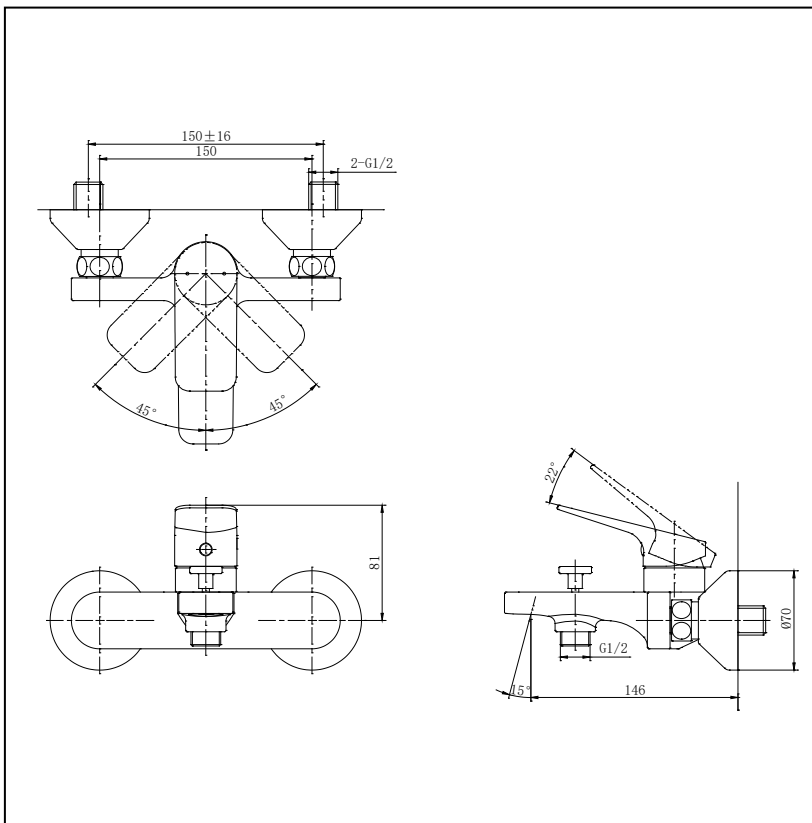

Rei-S Series
Single Lever Bath&Shower Mixer
w/o Hand Shower Set

Features

- Sharp-lined smart design exclusively for REI-Square series
- Durable finishes

Specifications

Water Pressure : 0.05MPa - 0.75MPa

Finish : Nickel Chrome

Material : Brass

Parts description

- TTMR302K

Single Lever Bath&Shower Mixer
w/o Hand Shower Set

Remarks:

Please result TOTO sales representative for detail.

TOTO (THAILAND) CO.,LTD

Bangkok Office : G Tower Grand Rama 9,12th Floor, South Wing, 9 Rama IX Road,Huaykwang Sub-district,Huaykwang District, Bangkok. 10310 Thailand
Tel : +(66)2-117-9520(AUTO) Fax : +(66)2-117-9527
th.toto.com