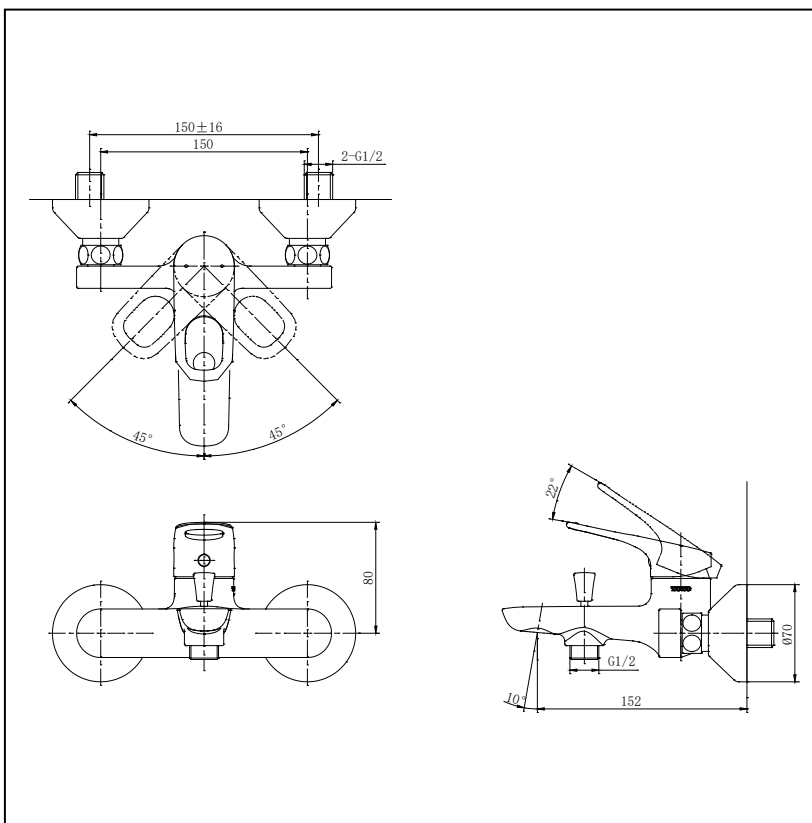

Remarks:

Please result TOTO sales representative for detail.

TOTO (THAILAND) CO.,LTD

Bangkok Office : G Tower Grand Rama 9,12th Floor, South Wing, 9 Rama IX Road,Huaykwang Sub-district,Huaykwang District, Bangkok. 10310 Thailand
Tel : +(66)2-117-9520(AUTO) Fax : +(66)2-117-9527
th.toto.com