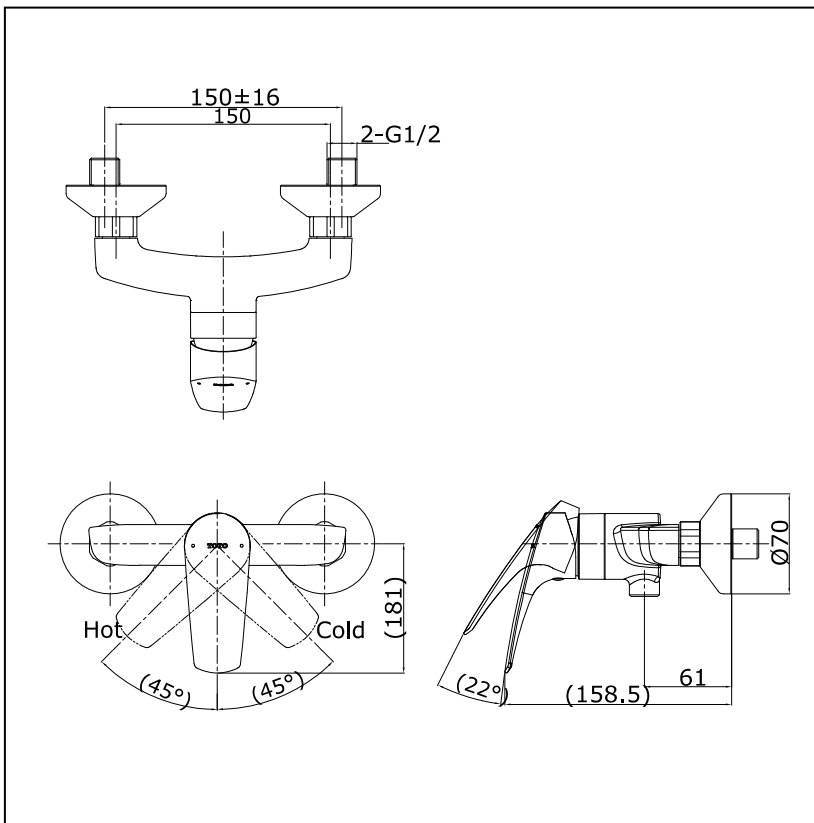

CRES

Single Lever Shower Mixer
w/o Hand Shower Set

Features

- Sharp-lined smart design exclusively for CRES series
- Durable finishes
- Smooth operation with lever type

Specifications

Water Pressure : 0.05MPa~0.75MPa

Finish : Nickel Chrome

Material : Brass

Parts Description

● TTMC302K

Single Lever Shower Mixer
without Hand Shower set

Remarks:

Please result TOTO sales representative for detail.

TOTO (THAILAND) CO.,LTD