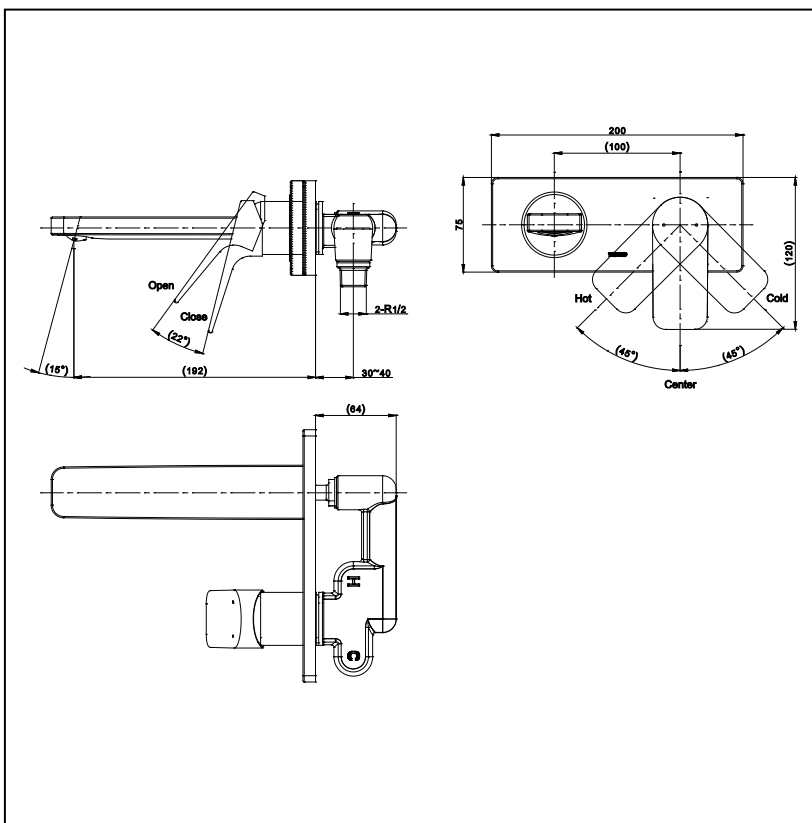

Rei-S Series
Wall Mounted Lavatory Faucet
w/o Waste Fitting

TTLR306K

Features

- Sharp-lined smart design exclusively for REI-Square series
- Durable finishes
- Smooth operation with lever type

Specifications

Water Pressure : 0.05MPa - 0.75MPa

Finish : Nickel Chrome

Material : Brass

Parts description

- TTLR306K

Wall Mounted Lavatory Faucet
w/o Waste Fitting

Remarks:

Please result TOTO sales representative for detail.